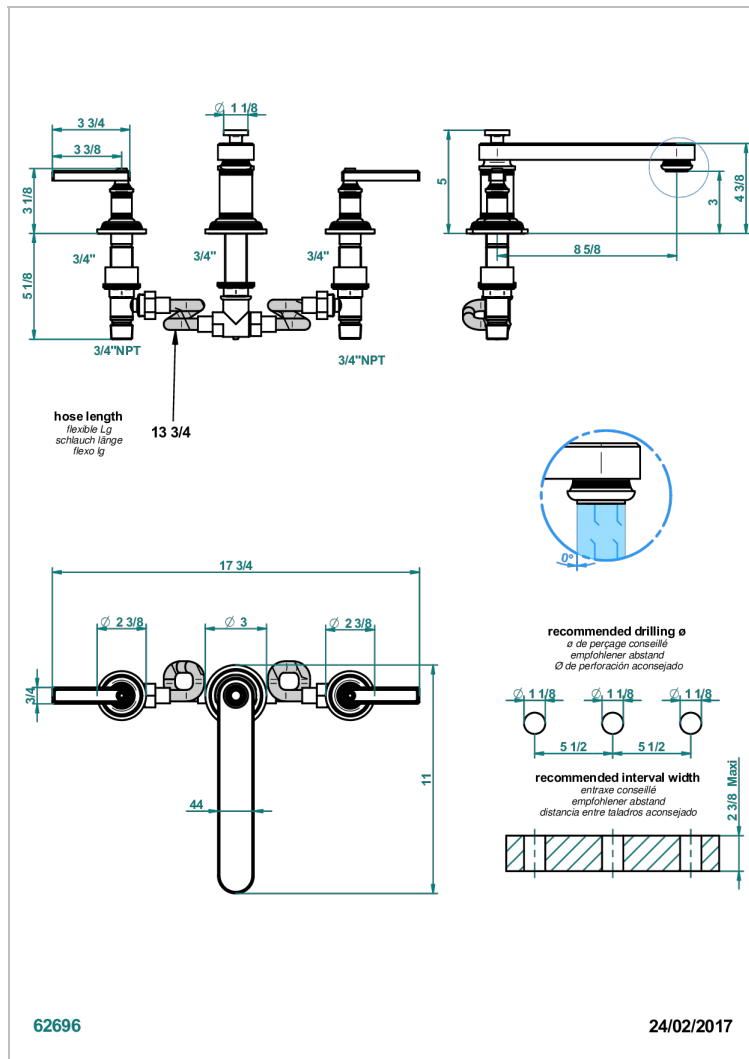

WEST COAST METAL WITH LEVER HANDLES

U9B-25SGBUS

Roman tub set, low spout with 3/4" valves

CHARACTERISTIC

- West Coast Metal with lever handles
- Roman tub set, low spout with 3/4" valves

AVAILABLE FINITIONS