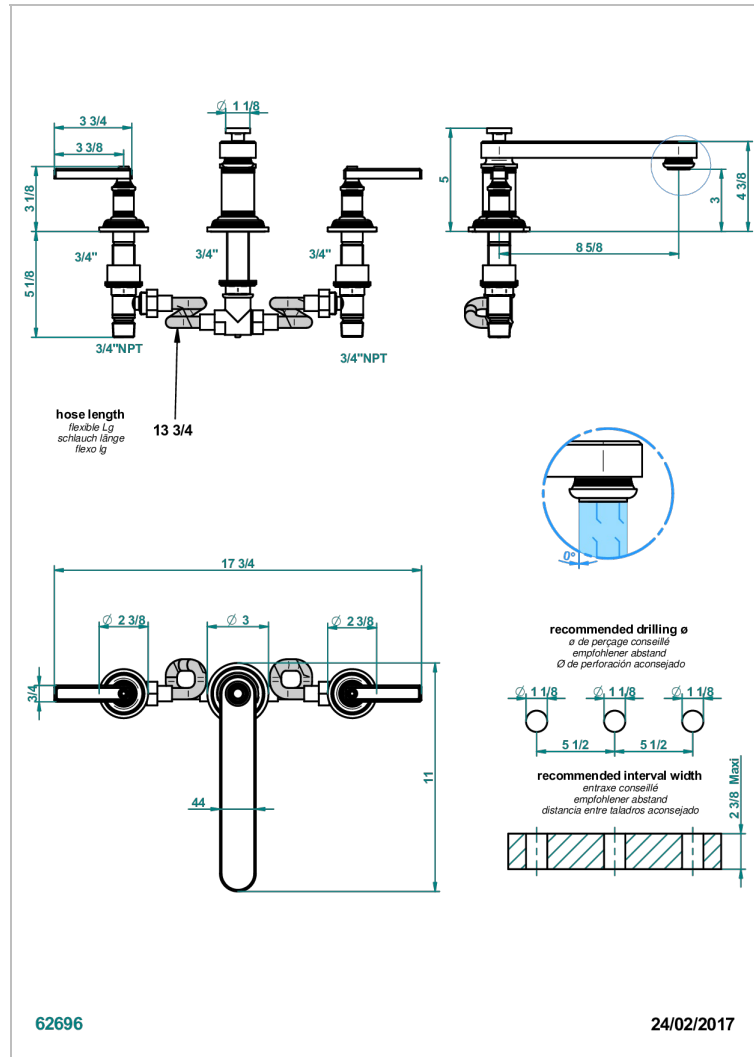

WEST COAST METAL WITH LEVER

U9B-25SGB

Rim mounted 3-hole bath mixer, super goliath low spout

CHARACTERISTIC

- West Coast Metal with lever
- Rim mounted 3-hole bath mixer, super goliath low spout

AVAILABLE FINITIONS