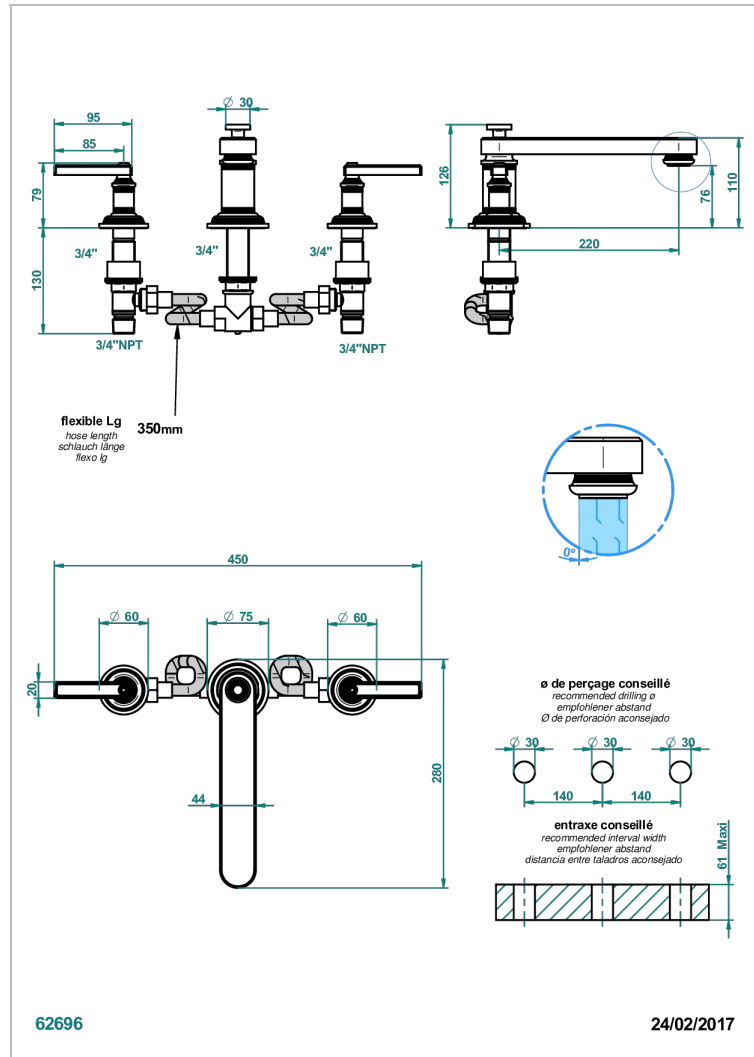

# WEST COAST METAL WITH LEVER

U9B-25SGB

Rim mounted 3-hole bath mixer, super goliath low spout

## CHARACTERISTIC

- West Coast Metal with lever
- Rim mounted 3-hole bath mixer, super goliath low spout