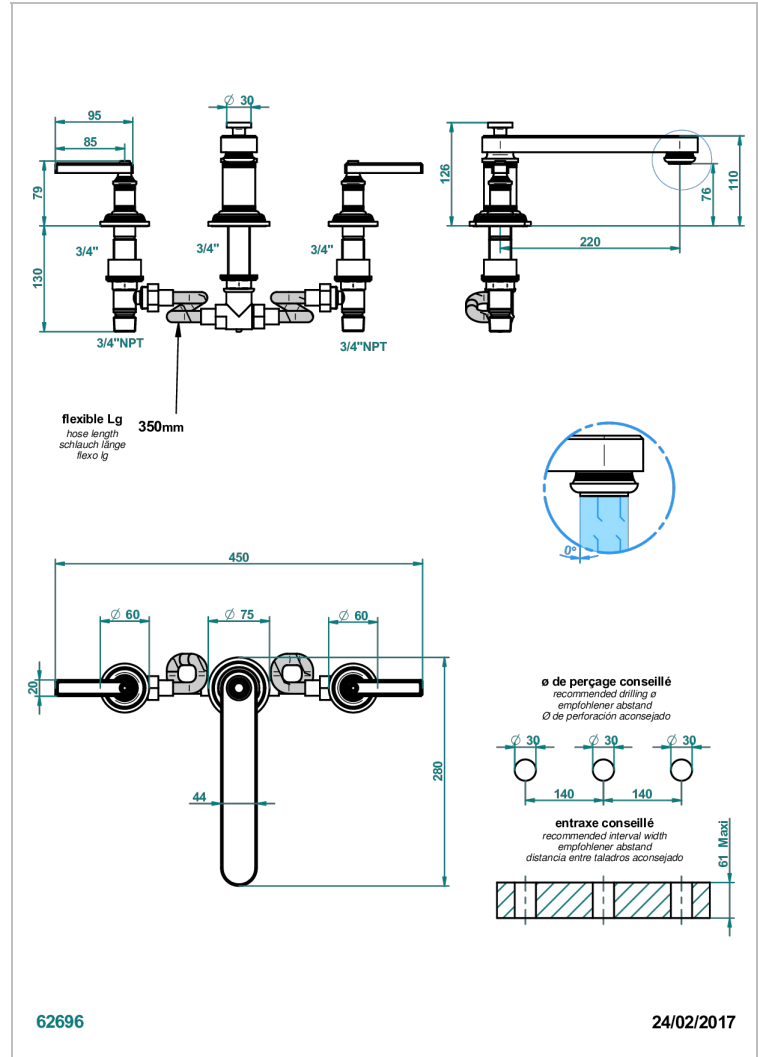

WEST COAST METAL WITH LEVER

U9B-25SGB

超大喷嘴台式浴缸龙头，矮款

THG[®]
PARIS

特色

- West Coast Metal with lever
- 超大喷嘴台式浴缸龙头，矮款

可选饰面

Black ceram - D30
Blush PVD - H62
Graphite PVD - H64
Matt Umber PVD - H67
Matt blush PVD - H60
Matt graphite PVD - H65