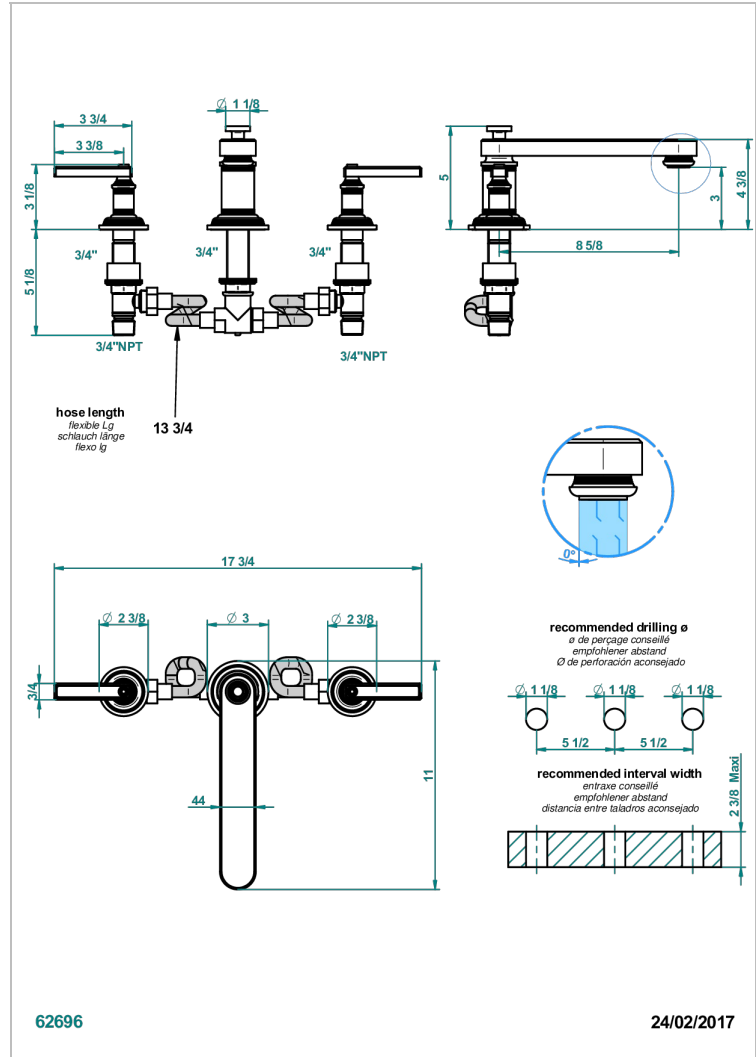

# WEST COAST METAL WITH LEVER

U9B-25SGB

Rim mounted 3-hole bath mixer, super goliath low spout

## CHARACTERISTIC

- West Coast Metal with lever
- Rim mounted 3-hole bath mixer, super goliath low spout