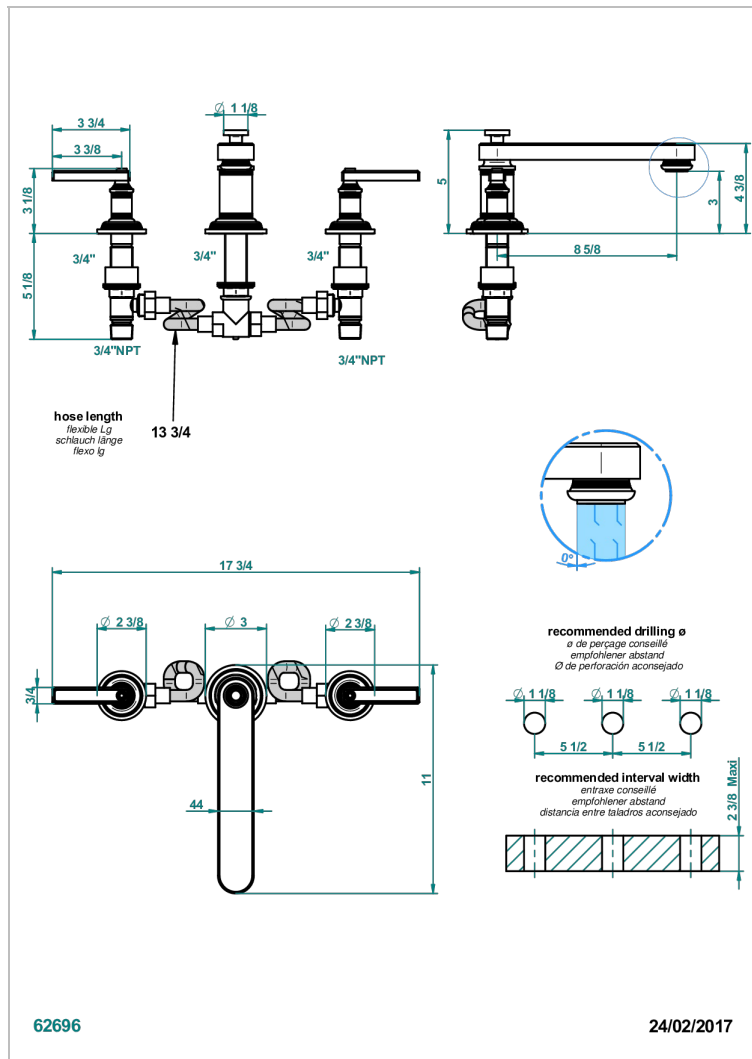

WEST COAST METAL WITH LEVER

U9B-25SGB

超大喷嘴台式浴缸龙头，矮款

THG
PARIS

特色

- West Coast Metal with lever
- 超大喷嘴台式浴缸龙头，矮款

可选饰面

Black ceram - D30
Blush PVD - H62
Graphite PVD - H64
Matt Umber PVD - H67
Matt blush PVD - H60
Matt graphite PVD - H65