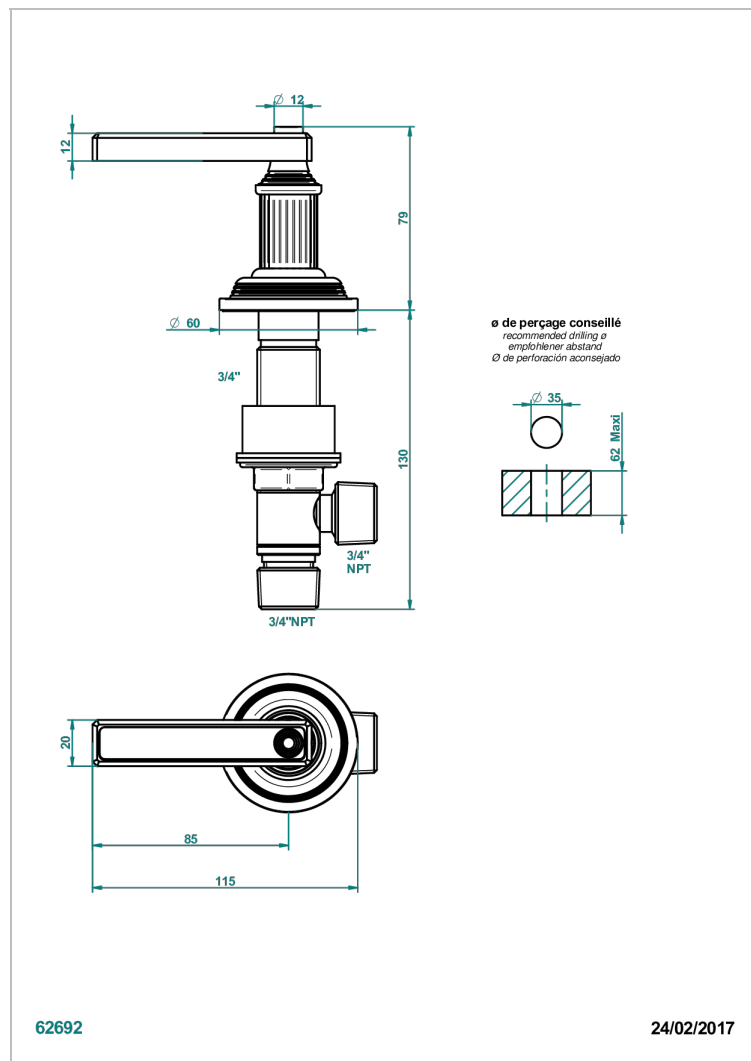

GRAND CENTRAL WHITE ONYX WITH LEVER HANDLES

U9S-36/H

Rim mounted 3/4" valve, hot

CHARACTERISTIC

- Grand central White Onyx with lever handles
- Rim mounted 3/4" valve, hot

AVAILABLE FINITIONS

Antique nickel - H28
Black ceram - D30
Blush PVD - H62
Brass color PVD - H49
Brown bronze color PVD - F33
Gold color PVD - H52