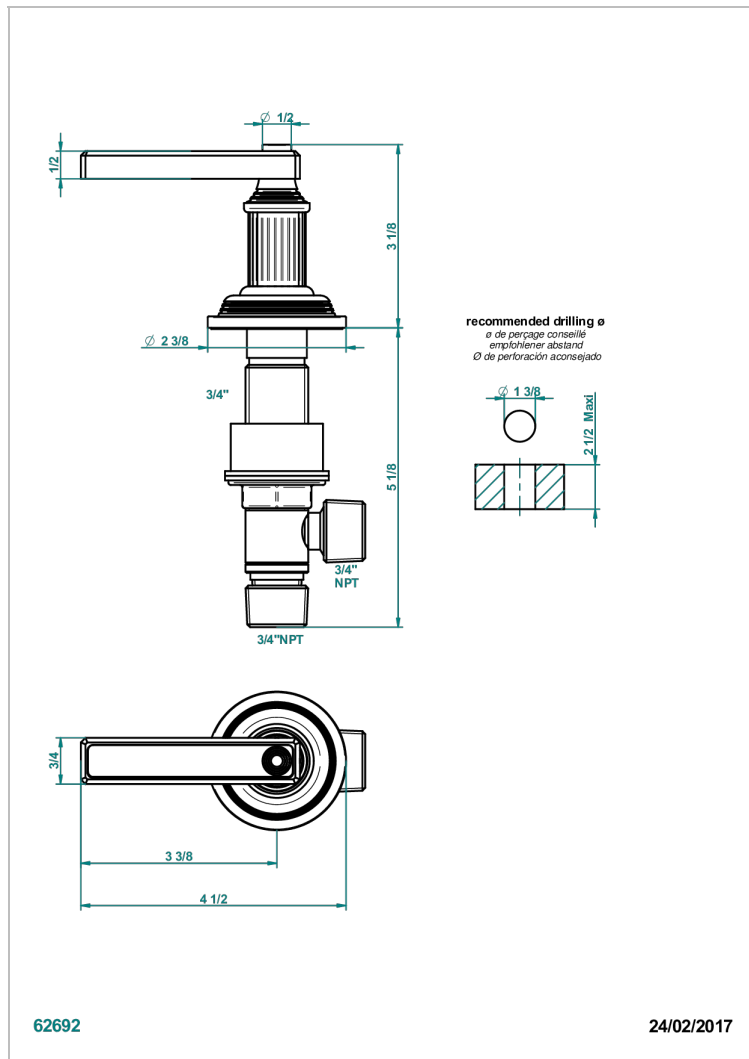

GRAND CENTRAL WHITE ONYX WITH LEVER HANDLES

U9S-36/H

Rim mounted 3/4" valve, hot

CHARACTERISTIC

- Grand central White Onyx with lever handles
- Rim mounted 3/4" valve, hot

AVAILABLE FINITIONS

Antique nickel - H28
 Black ceram - D30
 Blush PVD - H62
 Brass color PVD - H49
 Brown bronze color PVD - F33
 Gold color PVD - H52