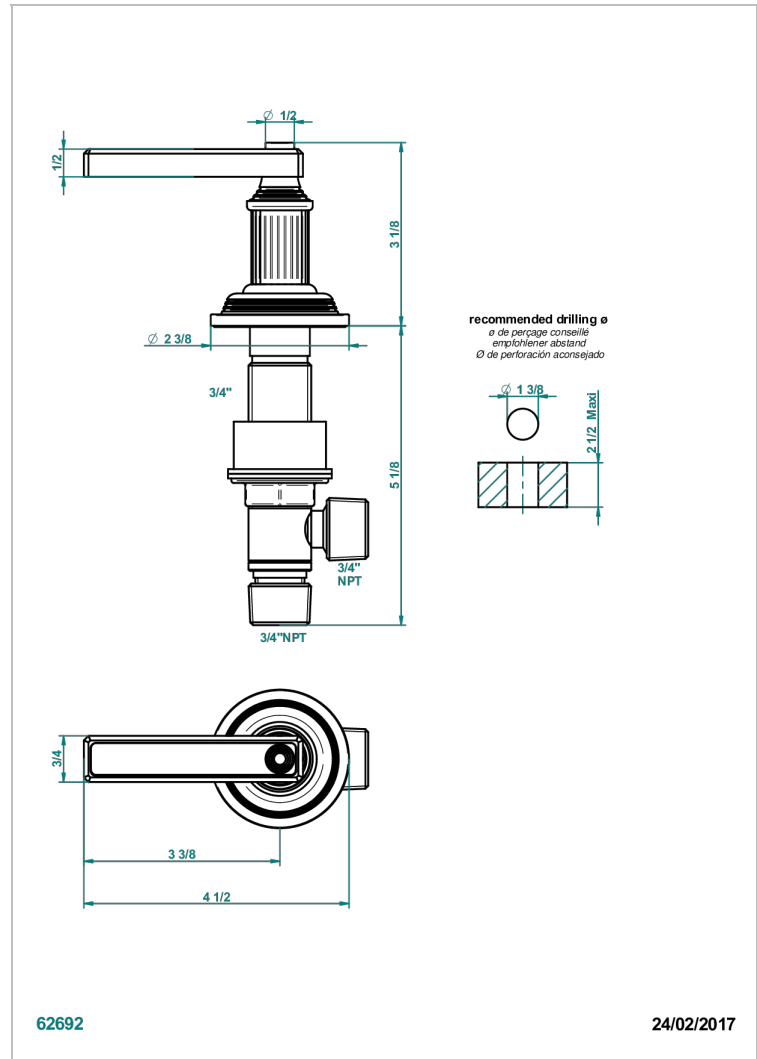

# GRAND CENTRAL WHITE ONYX WITH LEVER HANDLES

U9S-36/H

Einbauventil zur Standmontage 3/4", warm

THG<sup>®</sup>  
PARIS

## EIGENSCHAFTEN

- Grand central White Onyx with lever handles
- Einbauventil zur Standmontage 3/4", warm