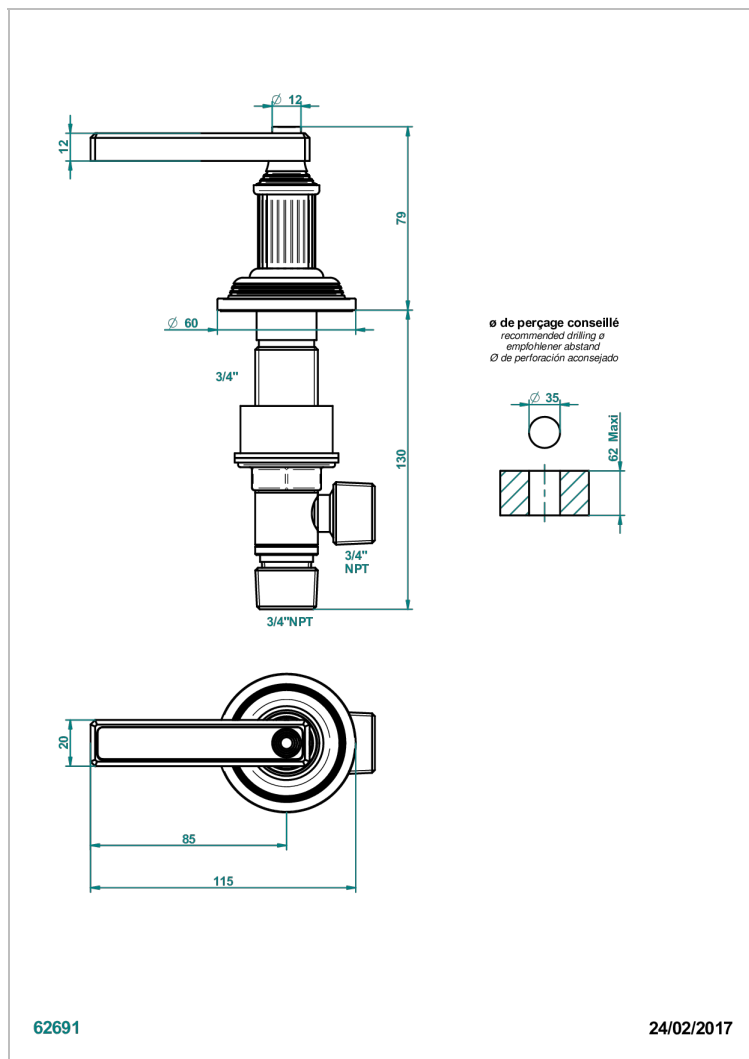

# GRAND CENTRAL BLACK ONYX WITH LEVER

U9N-36/H

Rim mounted 3/4" valve, hot

## CHARACTERISTIC

- Grand central Black Onyx with lever
- Rim mounted 3/4" valve, hot