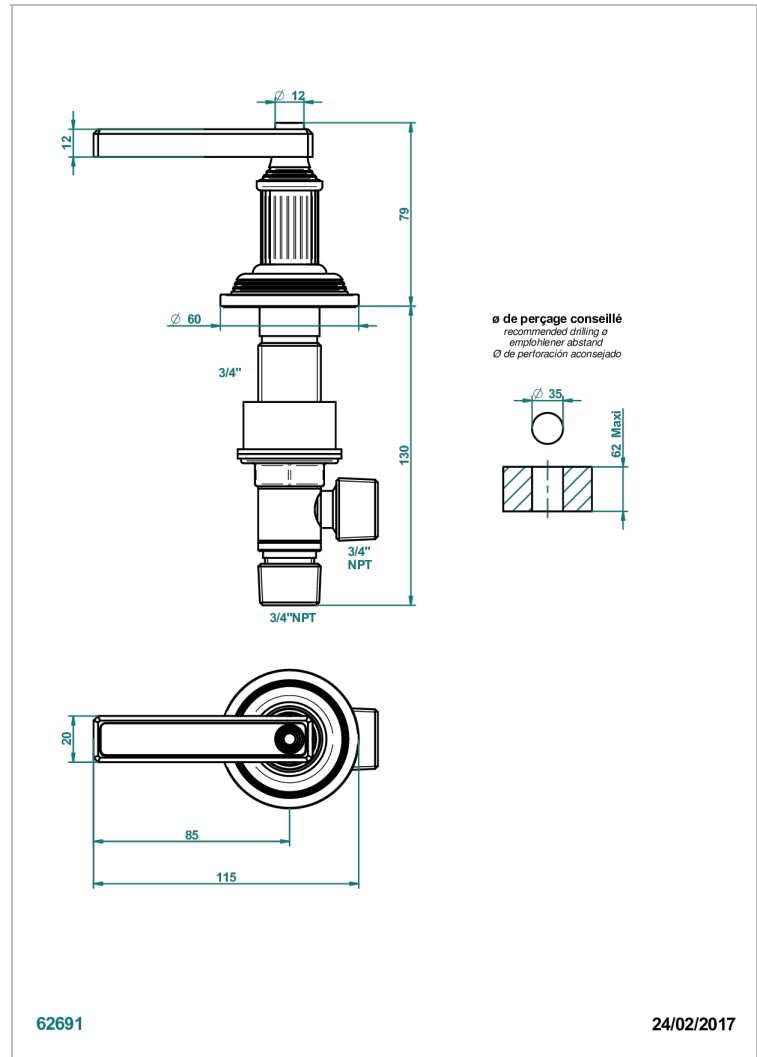

# GRAND CENTRAL BLACK ONYX WITH LEVER

U9N-36/H

Einbauventil zur Standmontage 3/4", warm

THG<sup>®</sup>  
PARIS

## EIGENSCHAFTEN

- Grand central Black Onyx with lever
- Einbauventil zur Standmontage 3/4", warm