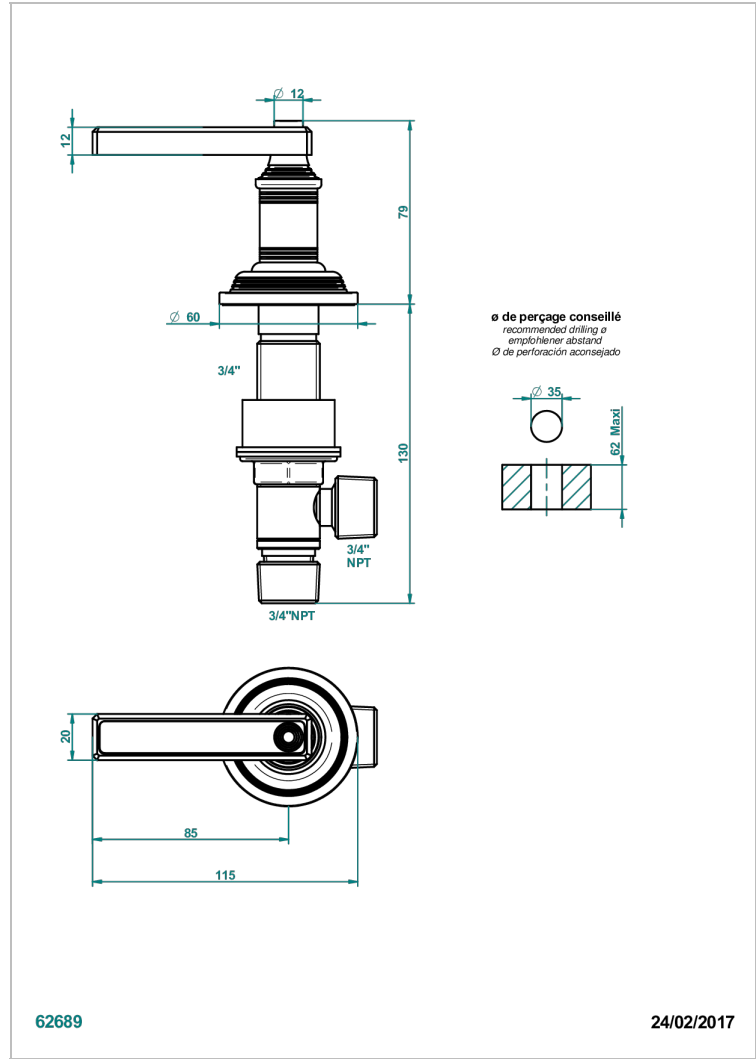

# WEST COAST WHITE ONYX WITH LEVER HANDLES

U9H-36/HUS

3/4" deck valve with trim - Hot