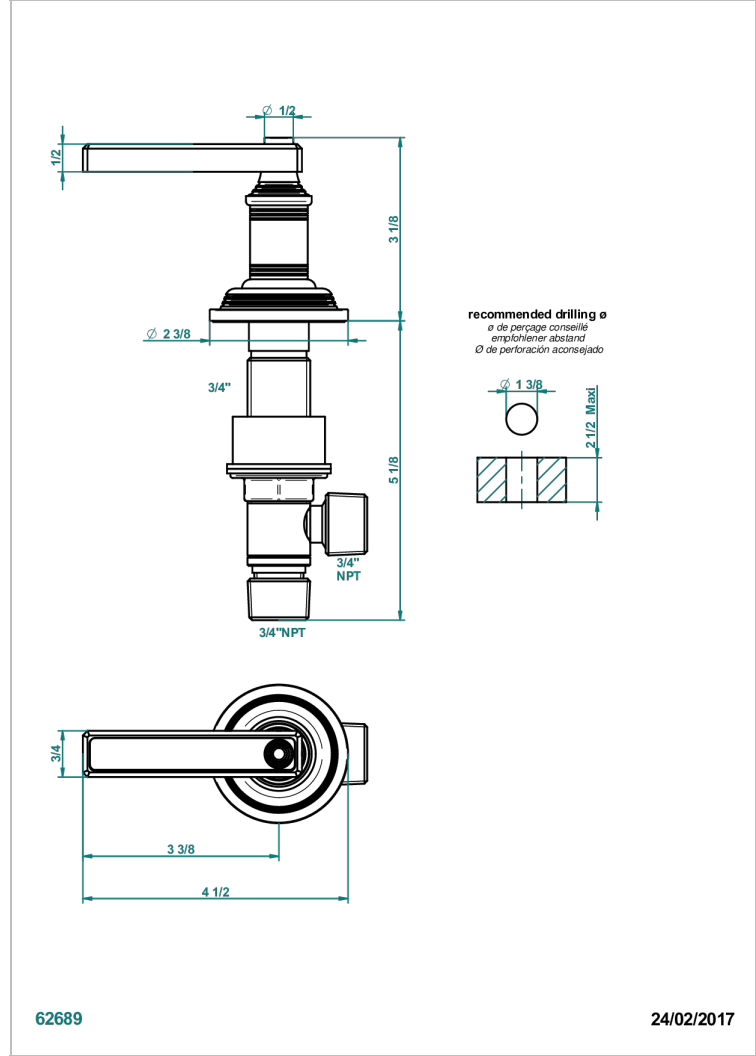

WEST COAST WHITE ONYX WITH LEVER HANDLES

U9H-36/HUS

3/4" deck valve with trim - Hot

CHARACTERISTIC

- ASME : ASME A112.18.1-2011/CSA B125.1-11

STANDARDS

AVAILABLE FINITIONS

Black ceram - D30
Blush PVD - H62
Brass color PVD - H49
Brown bronze color PVD - F33
Chrome polished - A02
Copper antique matt, coated - H07