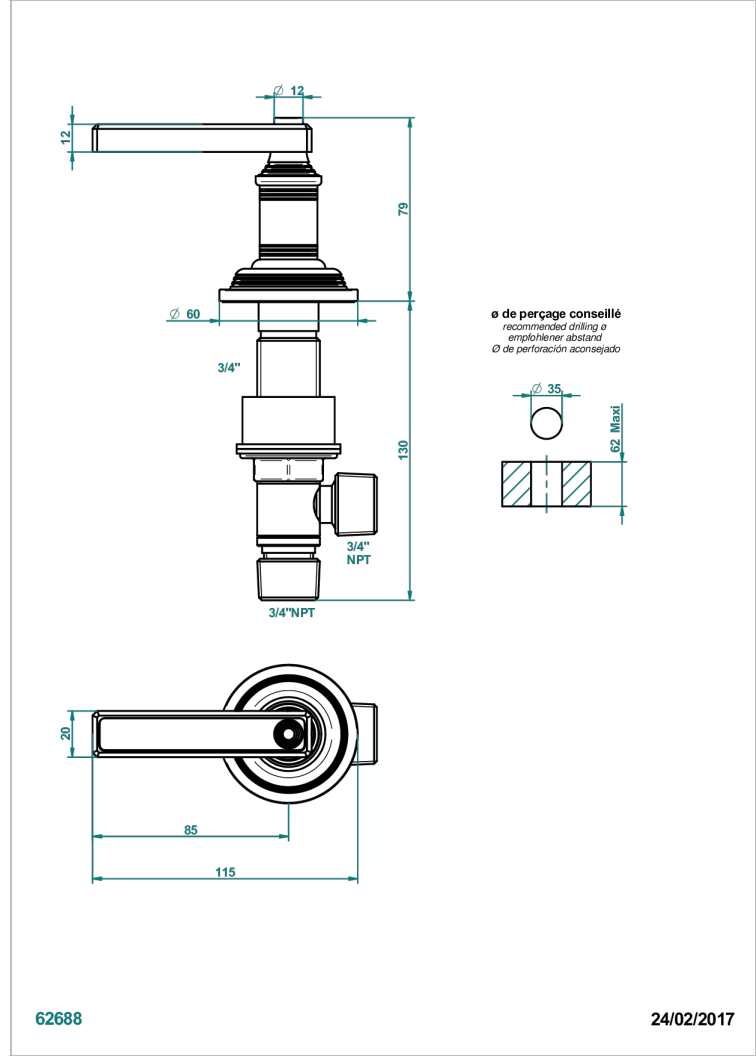

WEST COAST BLACK ONYX WITH LEVER HANDLES

U9F-36/HUS

3/4" deck valve with trim - Hot

CHARACTERISTIC

- ASME : ASME A112.18.1-2011/CSA B125.1-11

STANDARDS

AVAILABLE FINITIONS

Black ceram - D30
Blush PVD - H62
Brass color PVD - H49
Brown bronze color PVD - F33
Chrome polished - A02
Copper antique matt, coated - H07