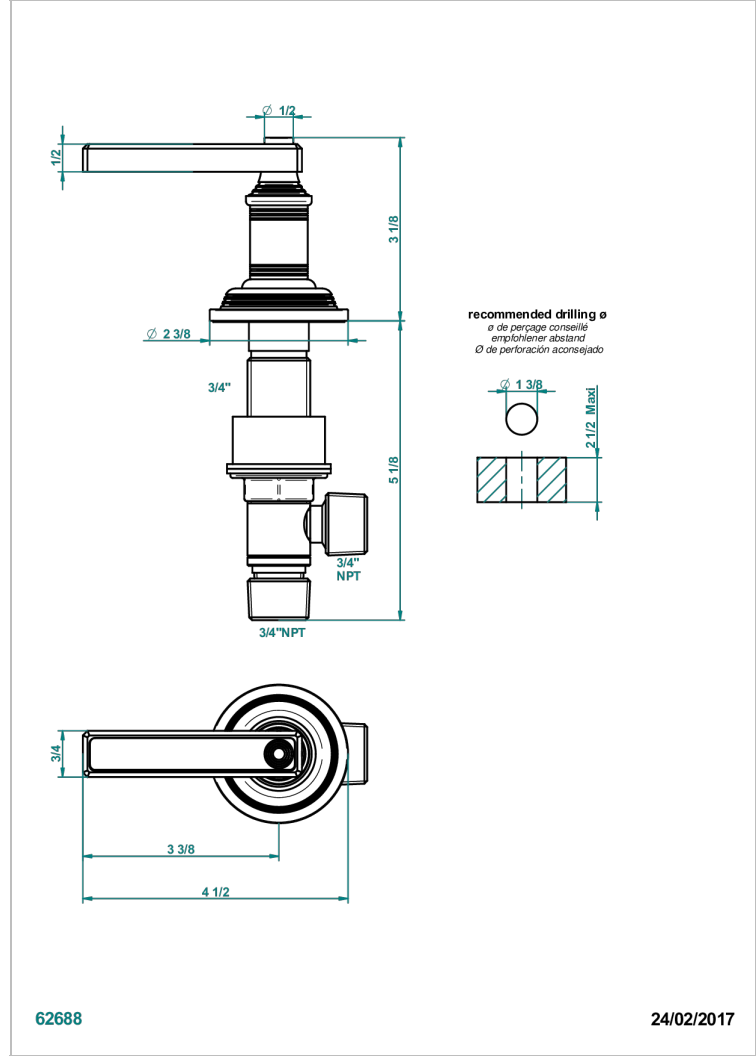

WEST COAST BLACK ONYX WITH LEVER HANDLES

U9F-36/HUS

3/4" deck valve with trim - Hot

CHARACTERISTIC

- ASME : ASME A112.18.1-2011/CSA B125.1-11

STANDARDS

AVAILABLE FINITIONS

Black ceram - D30
Blush PVD - H62
Brass color PVD - H49
Brown bronze color PVD - F33
Chrome polished - A02
Copper antique matt, coated - H07