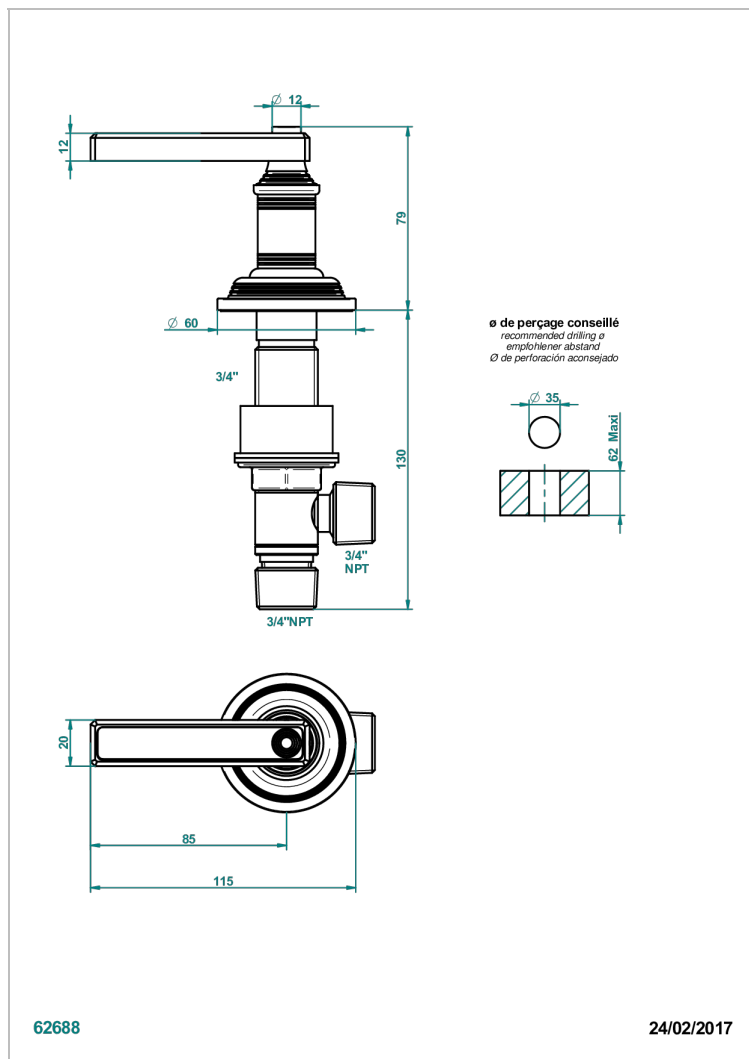

# WEST COAST BLACK ONYX WITH LEVER

U9F-36/H

Rim mounted 3/4" valve, hot

THG  
PARIS

## CHARACTERISTIC

- West Coast Black Onyx with lever
- Rim mounted 3/4" valve, hot