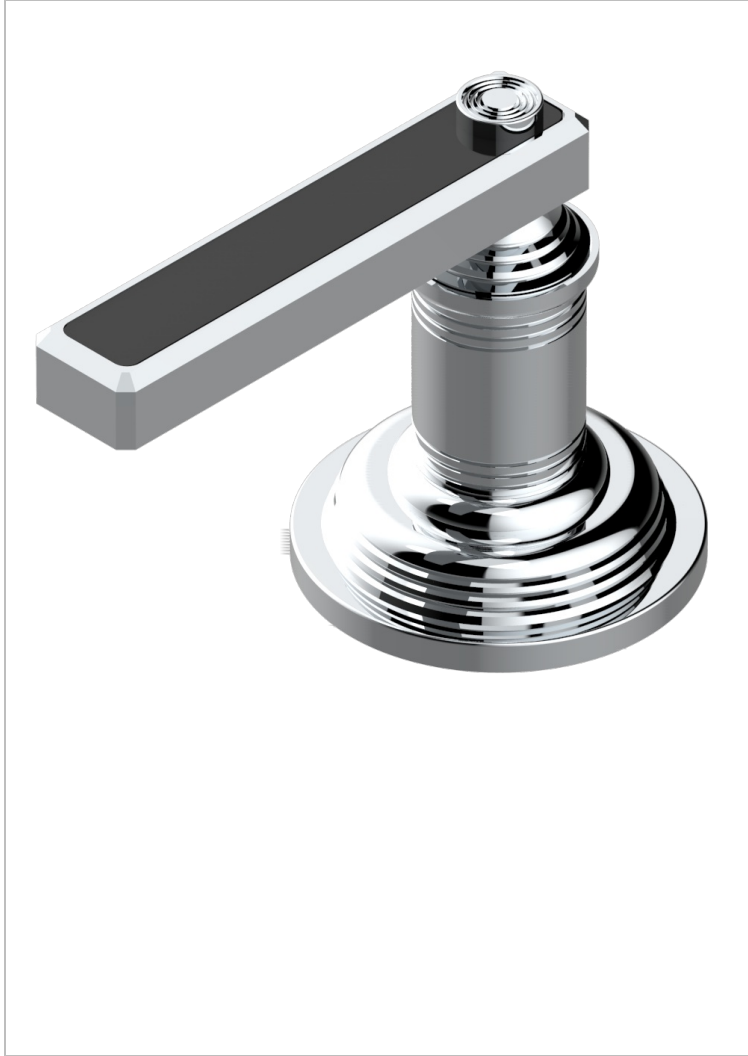

WEST COAST BLACK ONYX WITH LEVER

U9F-36/H

Rim mounted 3/4" valve, hot

CHARACTERISTIC

- West Coast Black Onyx with lever
- Rim mounted 3/4" valve, hot

AVAILABLE FINITIONS

Antique nickel - H28
Black ceram - D30
Blush PVD - H62
Brass color PVD - H49
Brown bronze color PVD - F33
Gold color PVD - H52

Graphite PVD - H64
Lacquered light bronze - D01
Matt Umber PVD - H67
Matt blush PVD - H60
Matt brass color PVD - H50
Matt brown bronze color PVD - F34

Matt chrome - C02
Matt gold - F07
Matt gold color PVD - H53
Matt graphite PVD - H65
Matt nickel (color finish) - C01
Matt nickel color PVD - H56

Natural smoked Brass - A13
Nickel color PVD - H55
Polished chrome (color finish) - A02
Polished gold (color finish) - F01
Polished nickel - B01
Soft gold - F30

Soft matt gold - F31
Umber PVD - H66
Varnished matt antique red copper (color finish) - H07