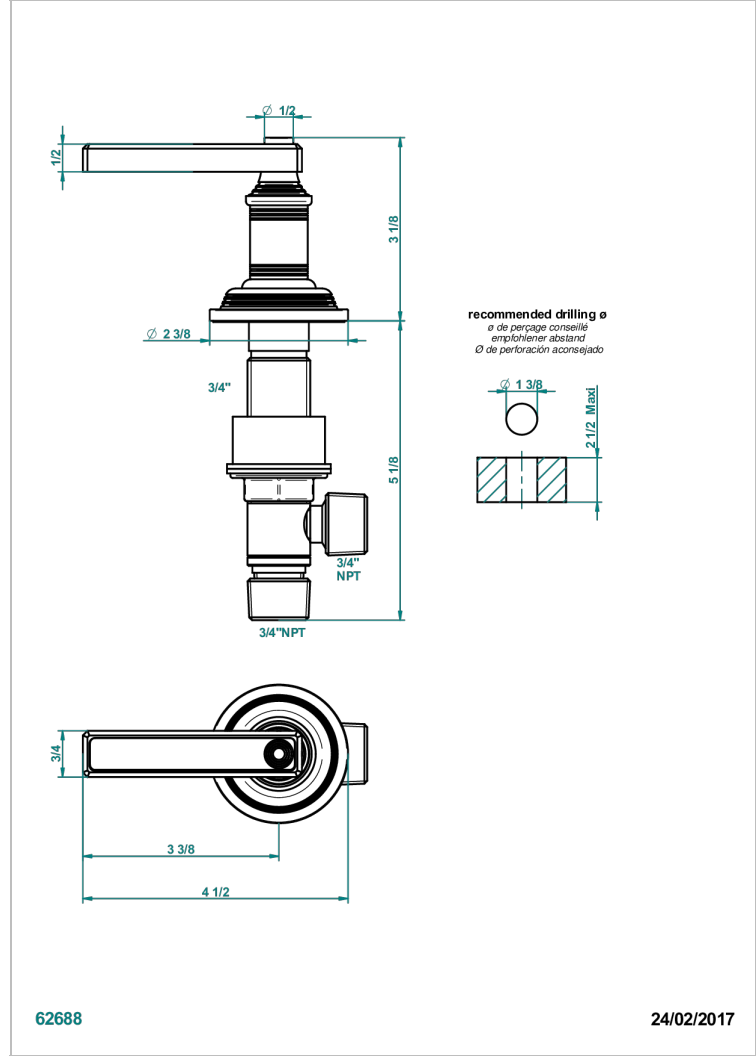

WEST COAST BLACK ONYX WITH LEVER

U9F-36/H

Rim mounted 3/4" valve, hot

CHARACTERISTIC

- West Coast Black Onyx with lever
- Rim mounted 3/4" valve, hot

AVAILABLE FINITIONS

Antique nickel - H28
Black ceram - D30
Blush PVD - H62
Brass color PVD - H49
Brown bronze color PVD - F33
Gold color PVD - H52