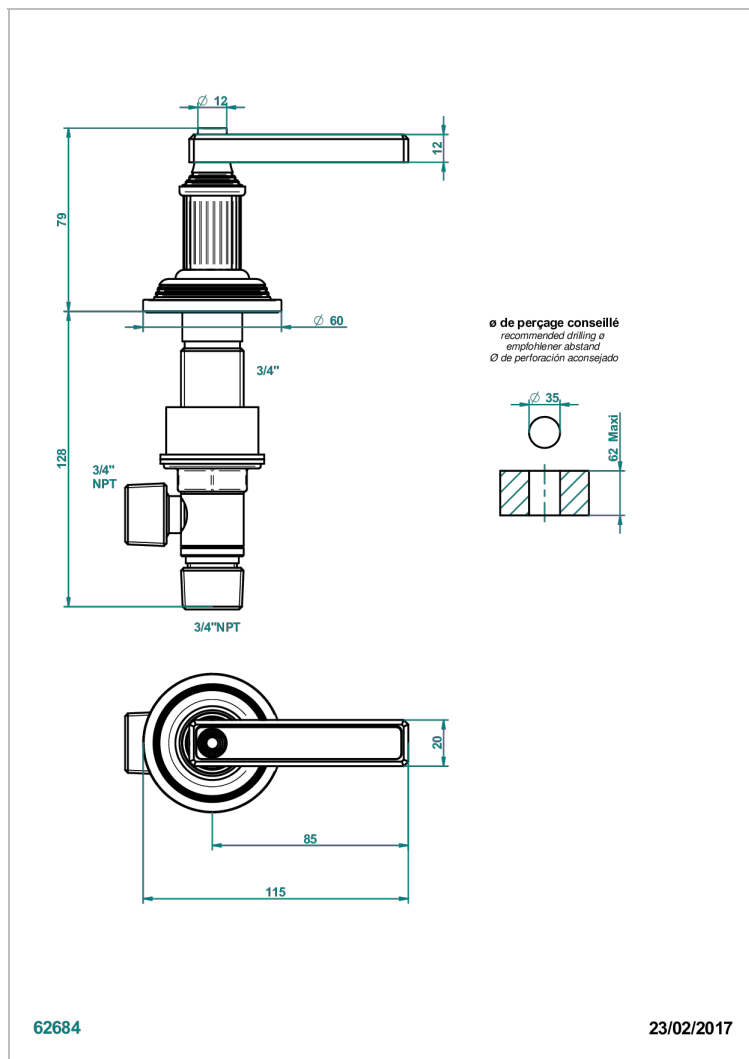

GRAND CENTRAL WHITE ONYX WITH LEVER HANDLES

U9S-36/C

Rim mounted 3/4" valve, cold

CHARACTERISTIC

- Grand central White Onyx with lever handles
- Rim mounted 3/4" valve, cold

AVAILABLE FINITIONS

Antique nickel - H28
Black ceram - D30
Blush PVD - H62
Brass color PVD - H49
Brown bronze color PVD - F33
Gold color PVD - H52