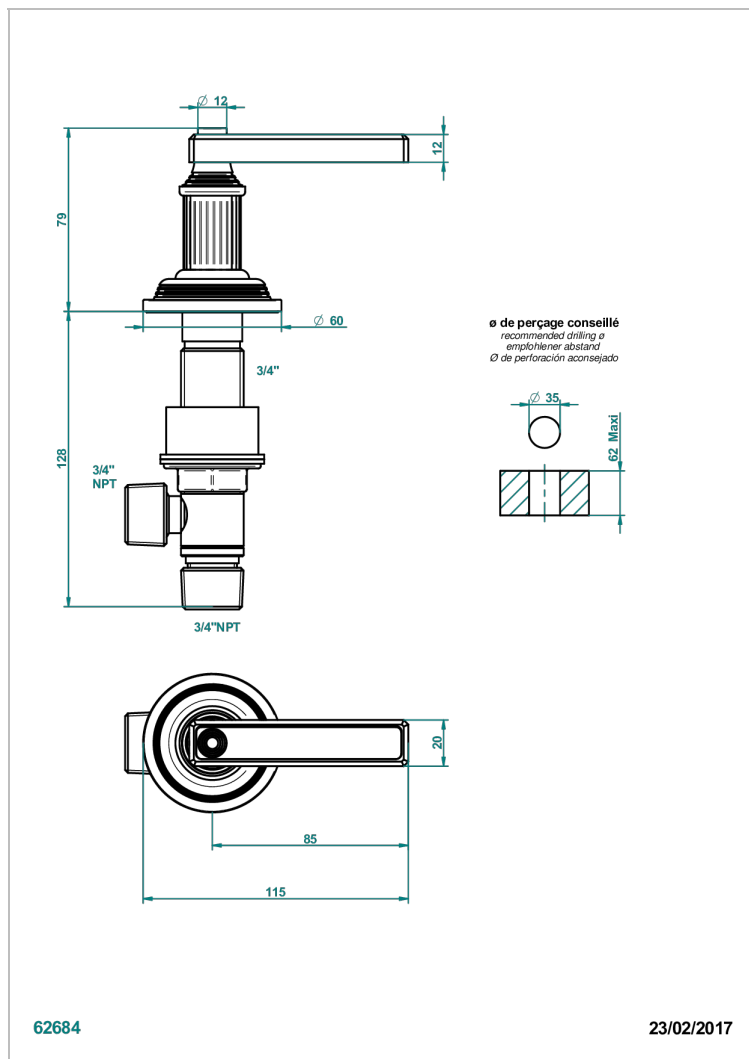

GRAND CENTRAL WHITE ONYX WITH LEVER HANDLES

U9S-36/C

Rim mounted 3/4" valve, cold

CHARACTERISTIC

- Grand central White Onyx with lever handles
- Rim mounted 3/4" valve, cold

AVAILABLE FINITIONS

Antique nickel - H28
 Black ceram - D30
 Blush PVD - H62
 Brass color PVD - H49
 Brown bronze color PVD - F33
 Gold color PVD - H52