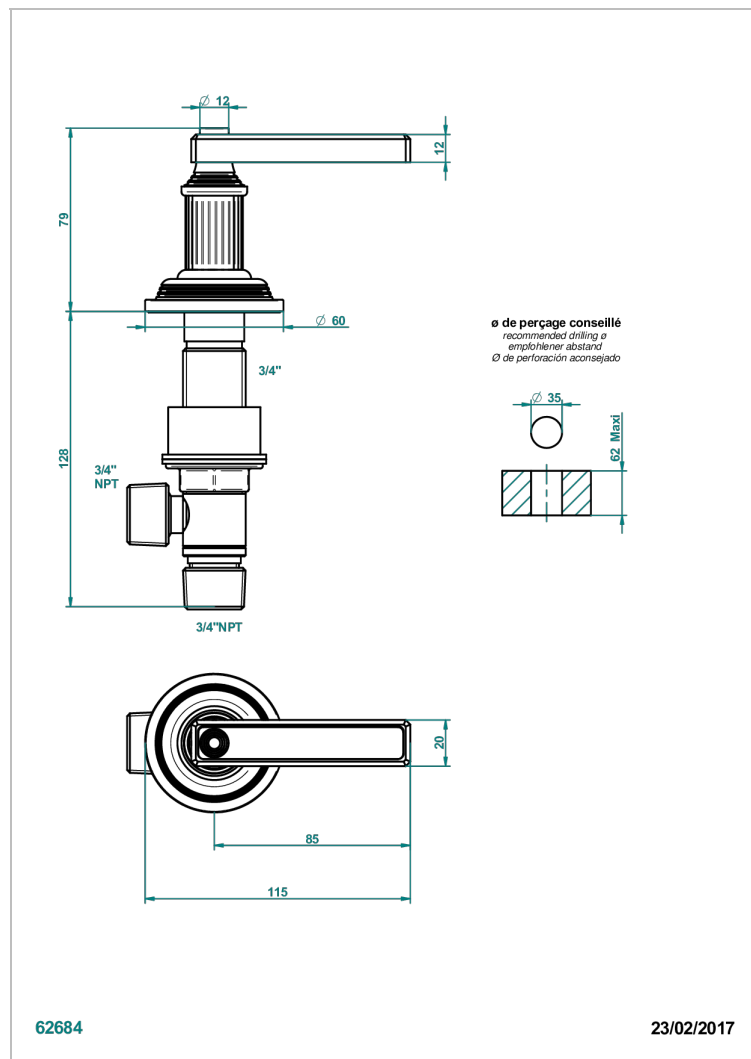

GRAND CENTRAL WHITE ONYX WITH LEVER HANDLES

U9S-36/C

1/2"涡轮喷射弯管黄铜花洒

特色

- Grand central White Onyx with lever handles
- 1/2"涡轮喷射弯管黄铜花洒

可选饰面

Black ceram - D30
Blush PVD - H62
Graphite PVD - H64
Matt Umber PVD - H67
Matt blush PVD - H60
Matt graphite PVD - H65