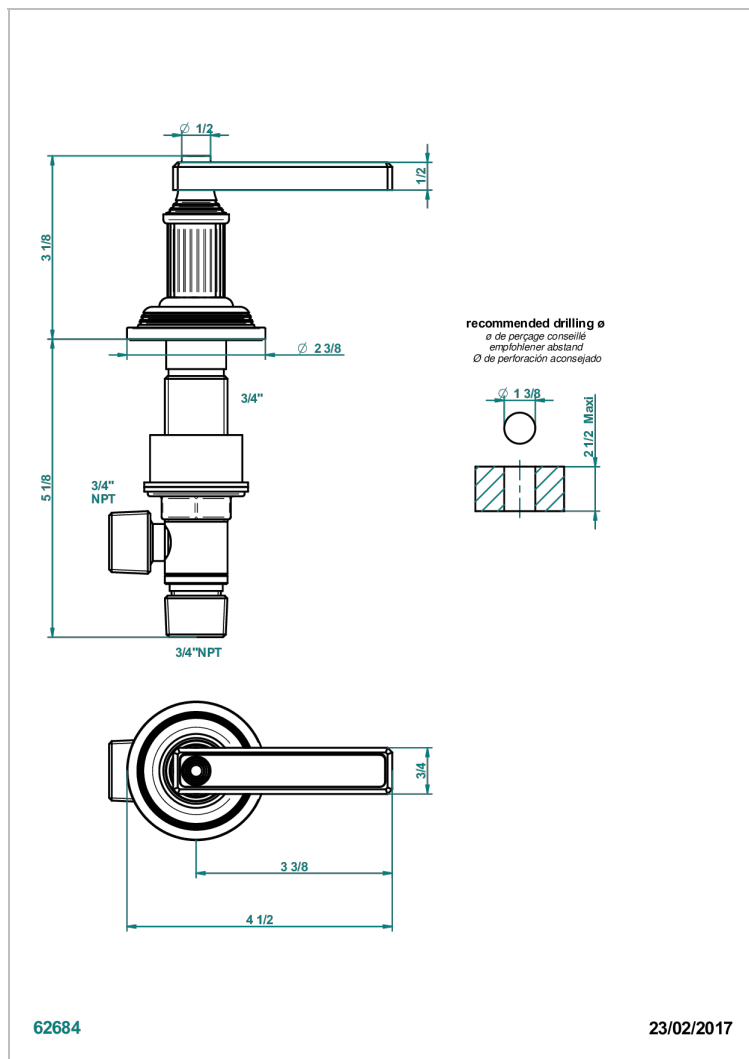

GRAND CENTRAL WHITE ONYX WITH LEVER HANDLES

U9S-36/C

Rim mounted 3/4" valve, cold

CHARACTERISTIC

- Grand central White Onyx with lever handles
- Rim mounted 3/4" valve, cold

AVAILABLE FINITIONS

Antique nickel - H28
Black ceram - D30
Blush PVD - H62
Brass color PVD - H49
Brown bronze color PVD - F33
Gold color PVD - H52