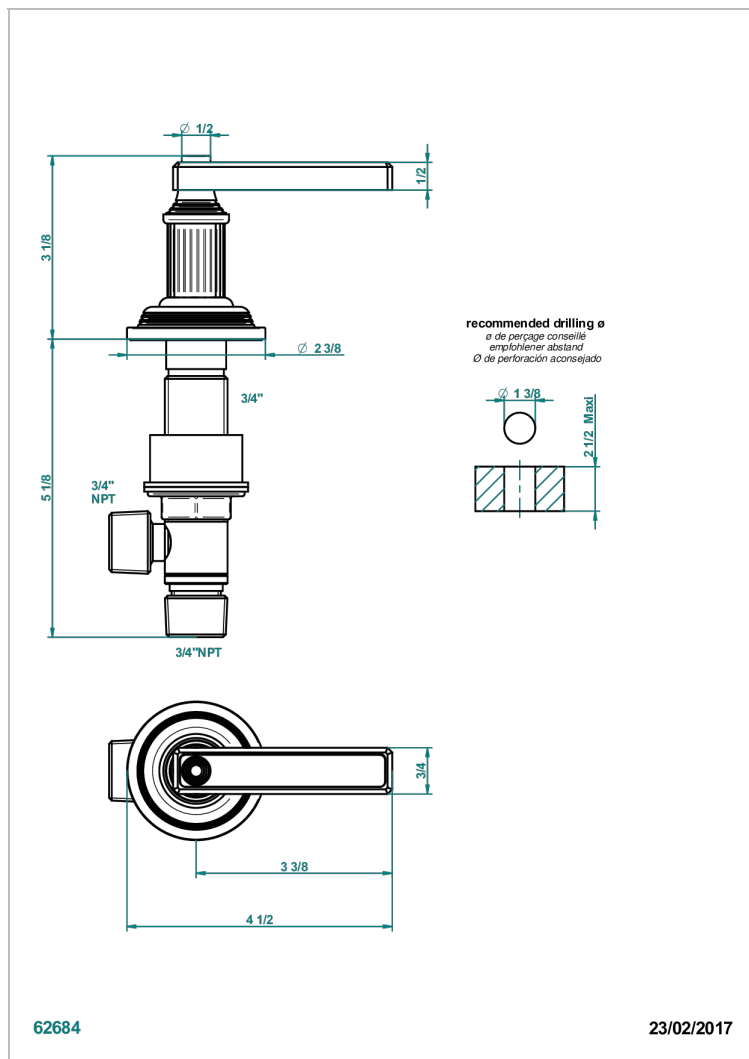

GRAND CENTRAL WHITE ONYX WITH LEVER HANDLES

U9S-36/C

1/2"涡轮喷射弯管黄铜花洒

特色

- Grand central White Onyx with lever handles
- 1/2"涡轮喷射弯管黄铜花洒

可选饰面

Black ceram - D30
 Blush PVD - H62
 Graphite PVD - H64
 Matt Umber PVD - H67
 Matt blush PVD - H60
 Matt graphite PVD - H65