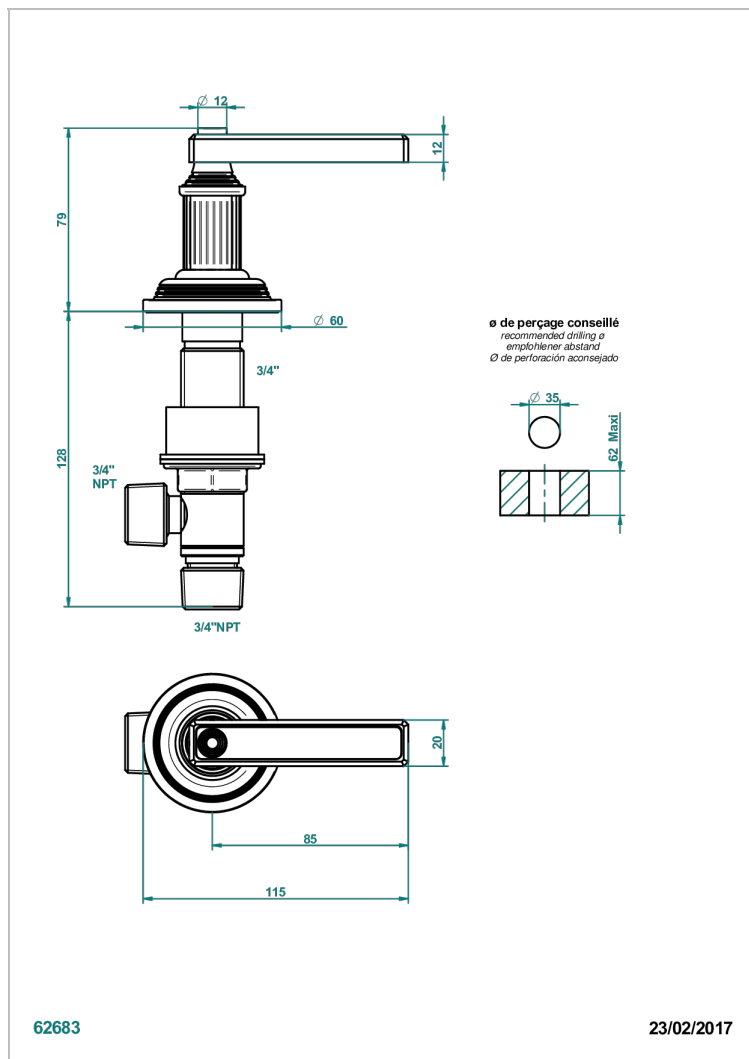

GRAND CENTRAL BLACK ONYX WITH LEVER

U9N-36/C

Einbauventil zur Standmontage 3/4", Kalt

THG[®]
PARIS

EIGENSCHAFTEN

- Grand central Black Onyx with lever
- Einbauventil zur Standmontage 3/4", Kalt

VERFÜGBARE OBERFLÄCHEN