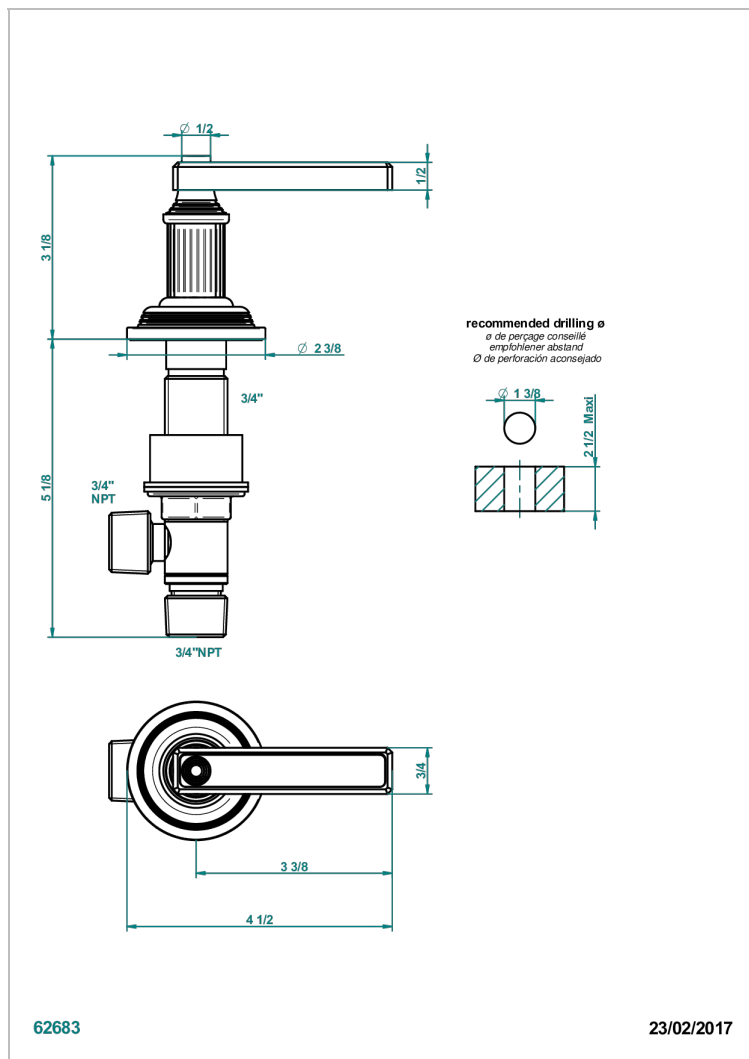

# GRAND CENTRAL BLACK ONYX WITH LEVER

U9N-36/C

Einbauventil zur Standmontage 3/4", Kalt

THG<sup>®</sup>  
PARIS

## EIGENSCHAFTEN

- Grand central Black Onyx with lever
- Einbauventil zur Standmontage 3/4", Kalt