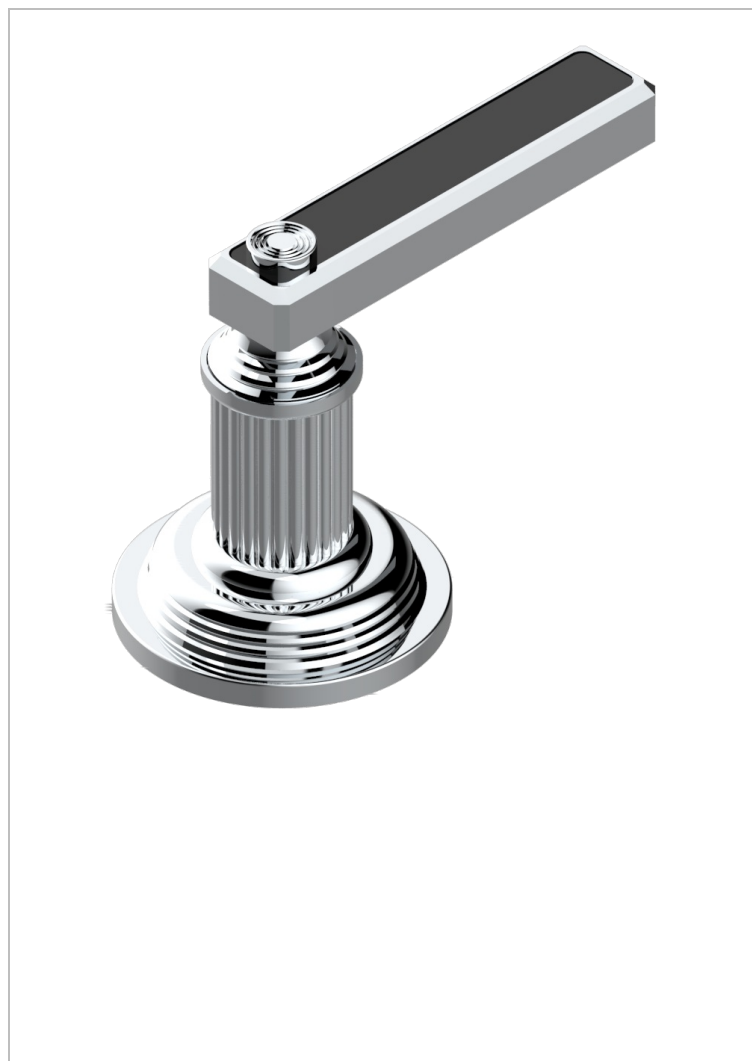

GRAND CENTRAL BLACK ONYX WITH LEVER

U9N-36/C

Einbauventil zur Standmontage 3/4", Kalt

EIGENSCHAFTEN

- Grand central Black Onyx with lever
- Einbauventil zur Standmontage 3/4", Kalt

VERFÜGBARE OBERFLÄCHEN

Altnickel - H28
Blassgold - F30
Blassgold matt unlackiert - F31
Bronze hell - D01
Chrom - A02
Chrom matt - C02

Gold - F01
Gold matt - F07
Kupfer altrot matt lackiert - H07
Mattschwarz keramik - D30
Natural smoked Brass - A13
Nickel matt - C01

Pvd blush - H62
Pvd blush matt - H60
Pvd bronze braun - F33
Pvd bronze braun matt - F34
Pvd gold - H52
Pvd gold matt - H53