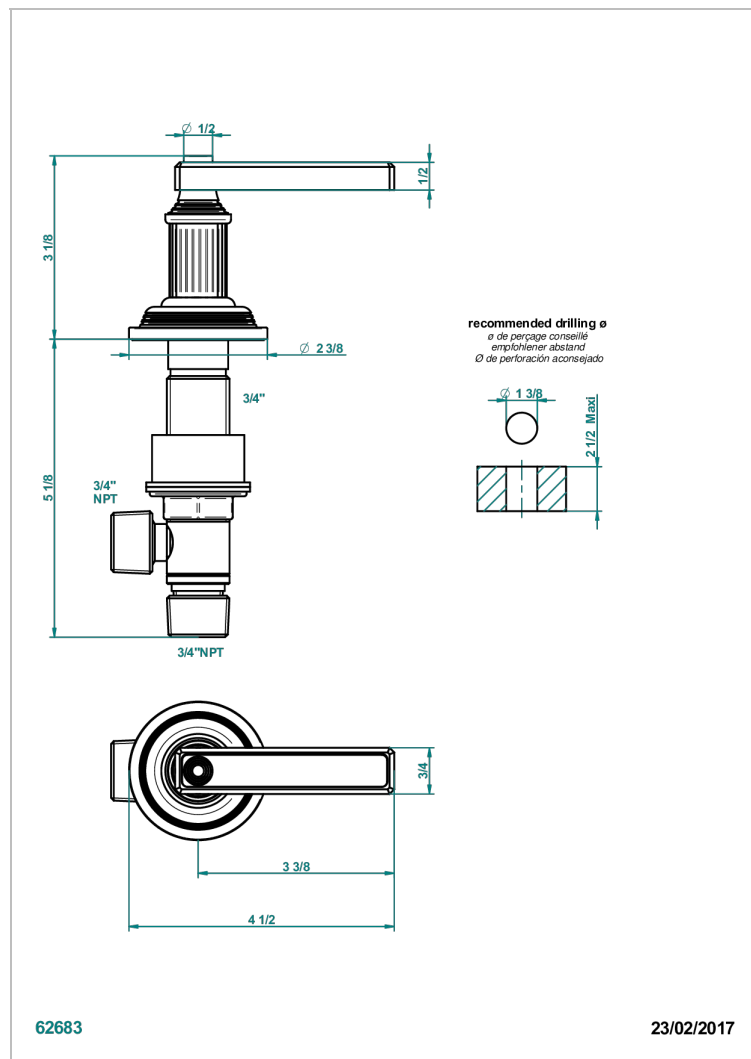

GRAND CENTRAL BLACK ONYX WITH LEVER

U9N-36/C

1/2"涡轮喷射弯管黄铜花洒

特色

- Grand central Black Onyx with lever
- 1/2"涡轮喷射弯管黄铜花洒

可选饰面

Black ceram - D30
Blush PVD - H62
Graphite PVD - H64
Matt Umber PVD - H67
Matt blush PVD - H60
Matt graphite PVD - H65