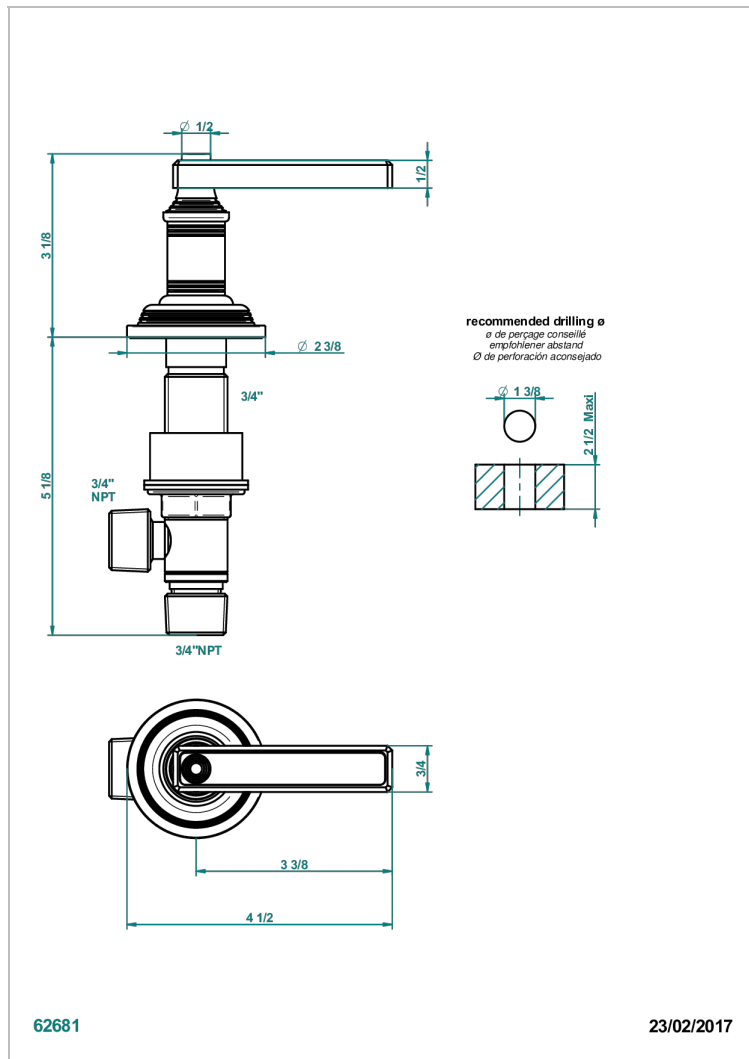

WEST COAST WHITE ONYX WITH LEVER HANDLES

U9H-36/C

Rim mounted 3/4" valve, cold

CHARACTERISTIC

- West Coast White Onyx with lever handles
- Rim mounted 3/4" valve, cold

AVAILABLE FINITIONS

Antique nickel - H28
Black ceram - D30
Blush PVD - H62
Brass color PVD - H49
Brown bronze color PVD - F33
Gold color PVD - H52