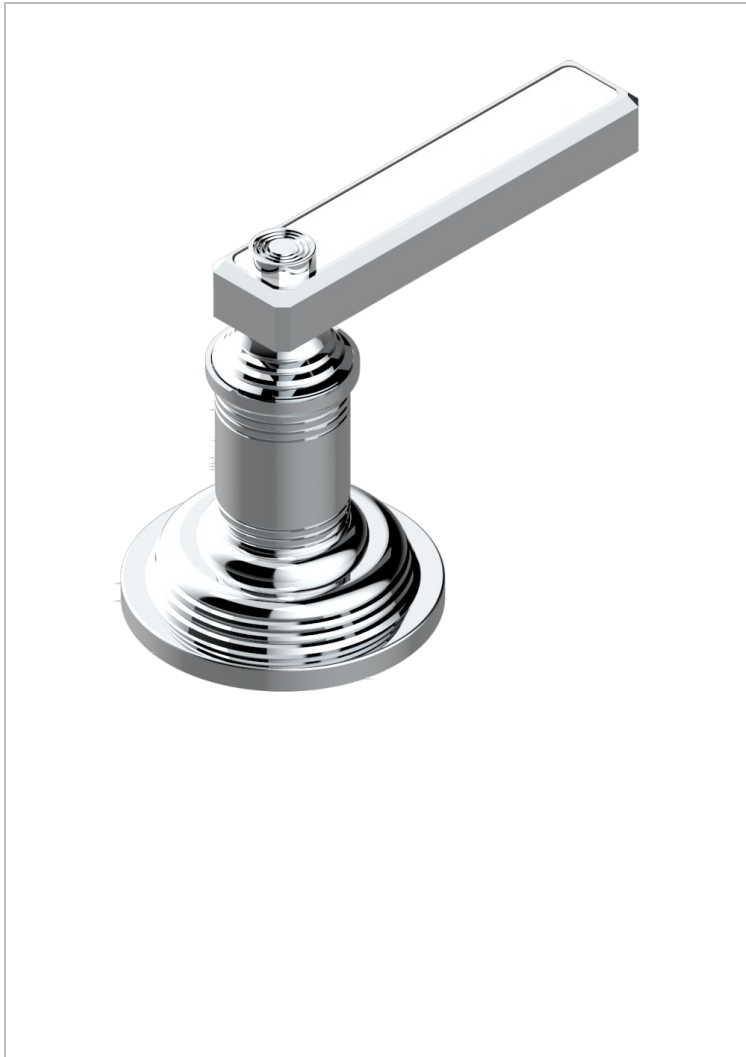

WEST COAST WHITE ONYX WITH LEVER HANDLES

U9H-36/C

Einbauventil zur Standmontage 3/4", Kalt

THG[®]
PARIS

EIGENSCHAFTEN

- West Coast White Onyx with lever handles
- Einbauventil zur Standmontage 3/4", Kalt

VERFÜGBARE OBERFLÄCHEN

Altnickel - H28
Blassgold - F30
Blassgold matt unlackiert - F31
Bronze hell - D01
Chrom - A02
Chrom matt - C02

Gold - F01
Gold matt - F07
Kupfer altrot matt lackiert - H07
Mattschwarz keramik - D30
Natural smoked Brass - A13
Nickel matt - C01