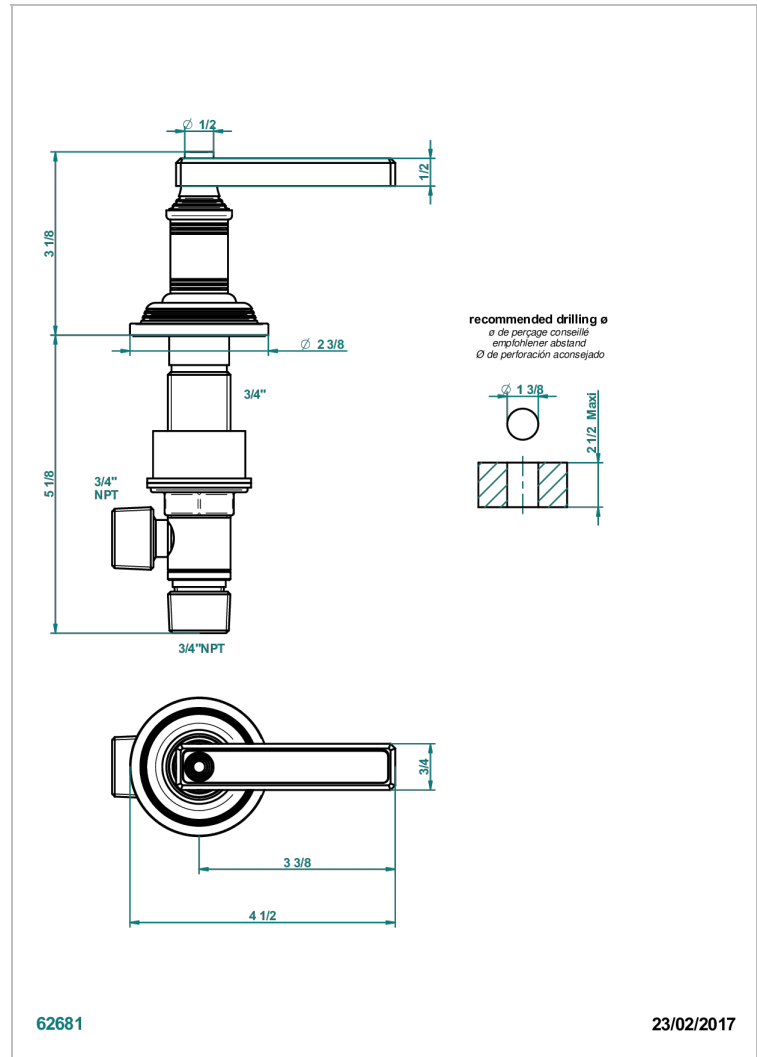

WEST COAST WHITE ONYX WITH LEVER HANDLES

U9H-36/C

Einbauventil zur Standmontage 3/4", Kalt

THG[®]
PARIS

EIGENSCHAFTEN

- West Coast White Onyx with lever handles
- Einbauventil zur Standmontage 3/4", Kalt

VERFÜGBARE OBERFLÄCHEN