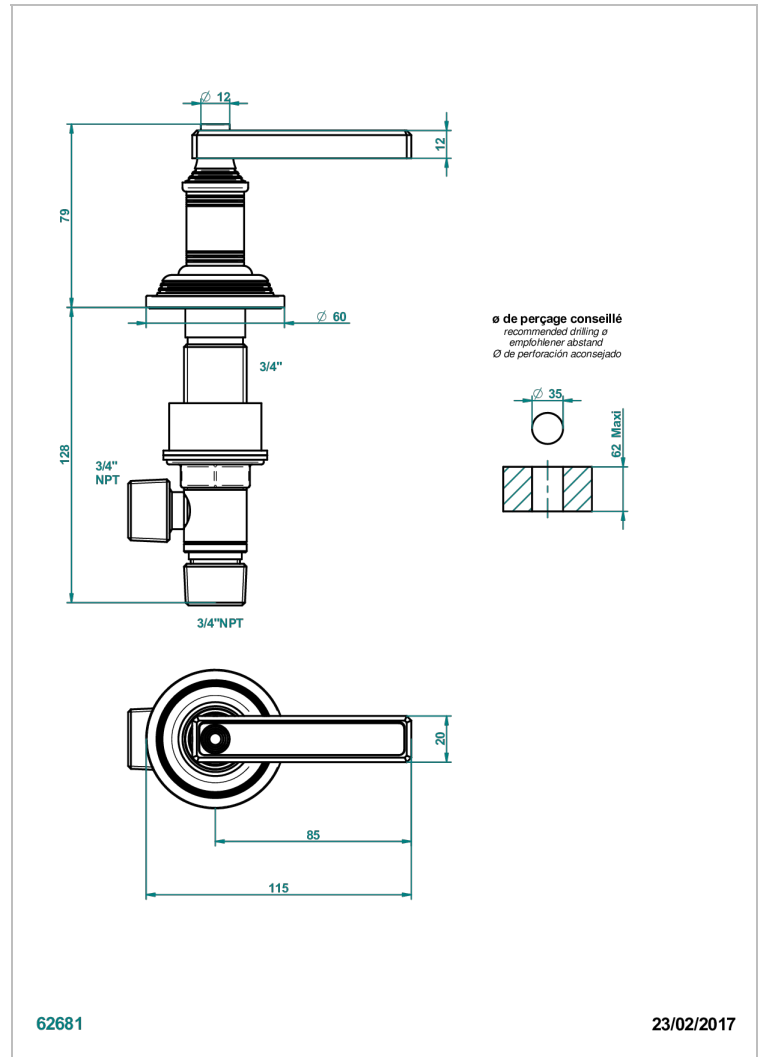

WEST COAST WHITE ONYX WITH LEVER HANDLES

U9H-36/C

Rim mounted 3/4" valve, cold

CHARACTERISTIC

- West Coast White Onyx with lever handles
- Rim mounted 3/4" valve, cold

AVAILABLE FINITIONS

Antique nickel - H28
Black ceram - D30
Blush PVD - H62
Brass color PVD - H49
Brown bronze color PVD - F33
Gold color PVD - H52