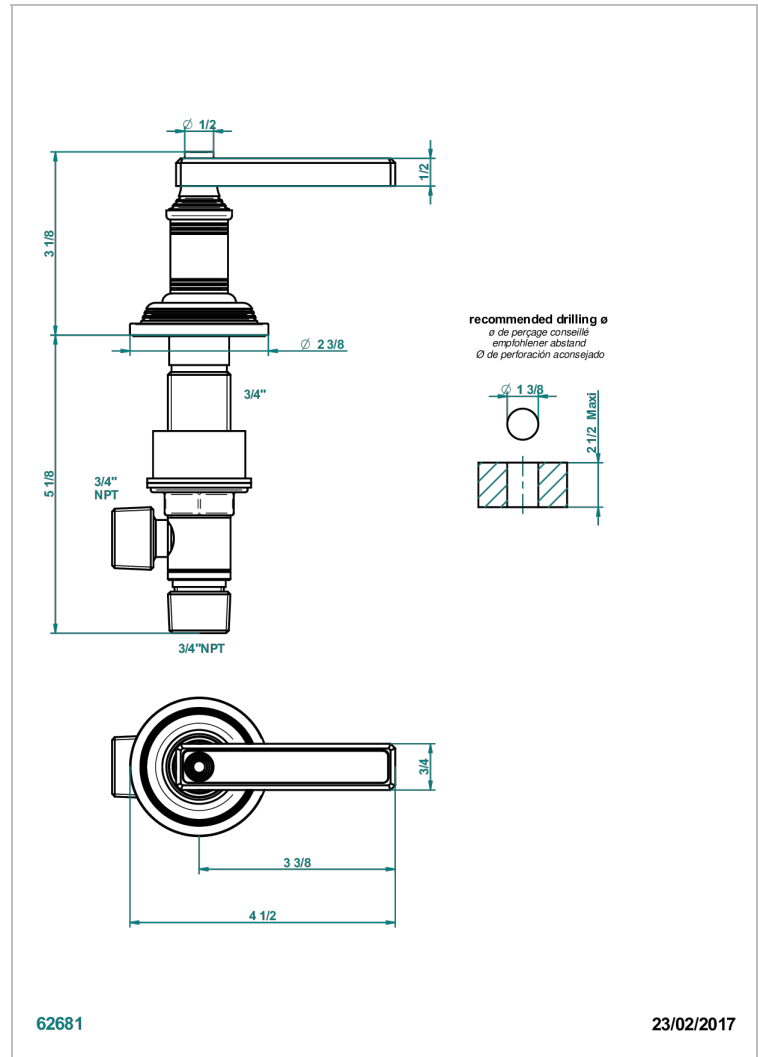

WEST COAST WHITE ONYX WITH LEVER HANDLES

U9H-36/C

Rim mounted 3/4" valve, cold

CHARACTERISTIC

- West Coast White Onyx with lever handles
- Rim mounted 3/4" valve, cold

AVAILABLE FINITIONS

Antique nickel - H28
Black ceram - D30
Blush PVD - H62
Brass color PVD - H49
Brown bronze color PVD - F33
Gold color PVD - H52