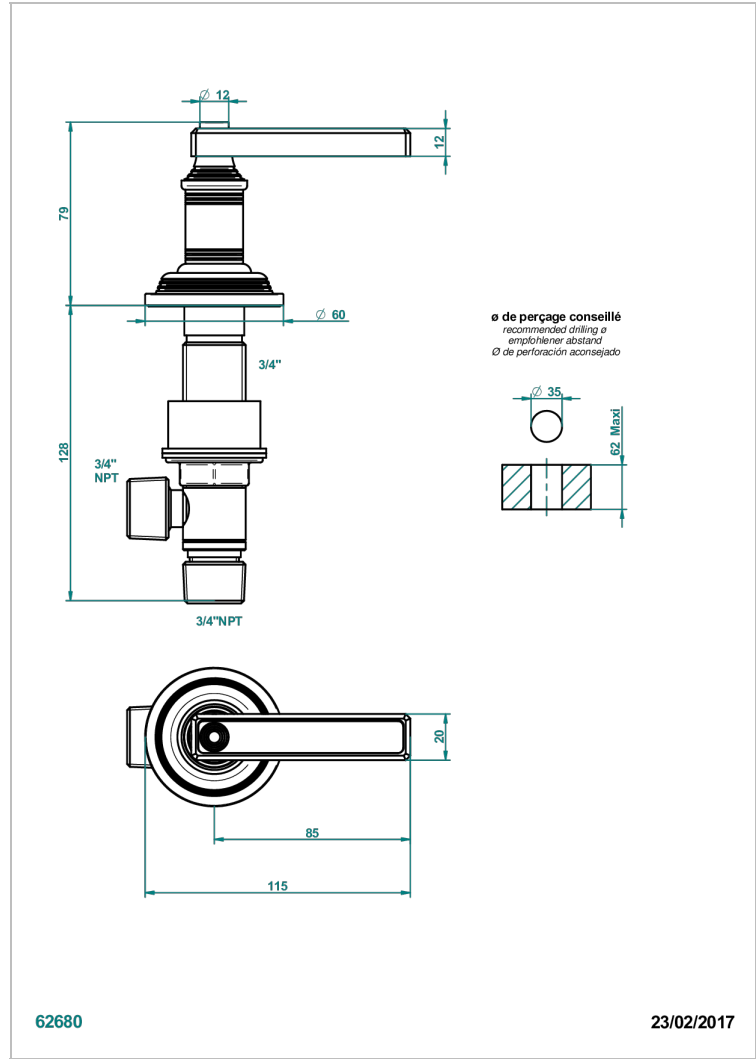

WEST COAST BLACK ONYX WITH LEVER HANDLES

U9F-36/CUS

3/4" deck valve with trim - Cold

CHARACTERISTIC

- ASME : ASME A112.18.1-2011/CSA B125.1-11

STANDARDS

AVAILABLE FINITIONS

Black ceram - D30