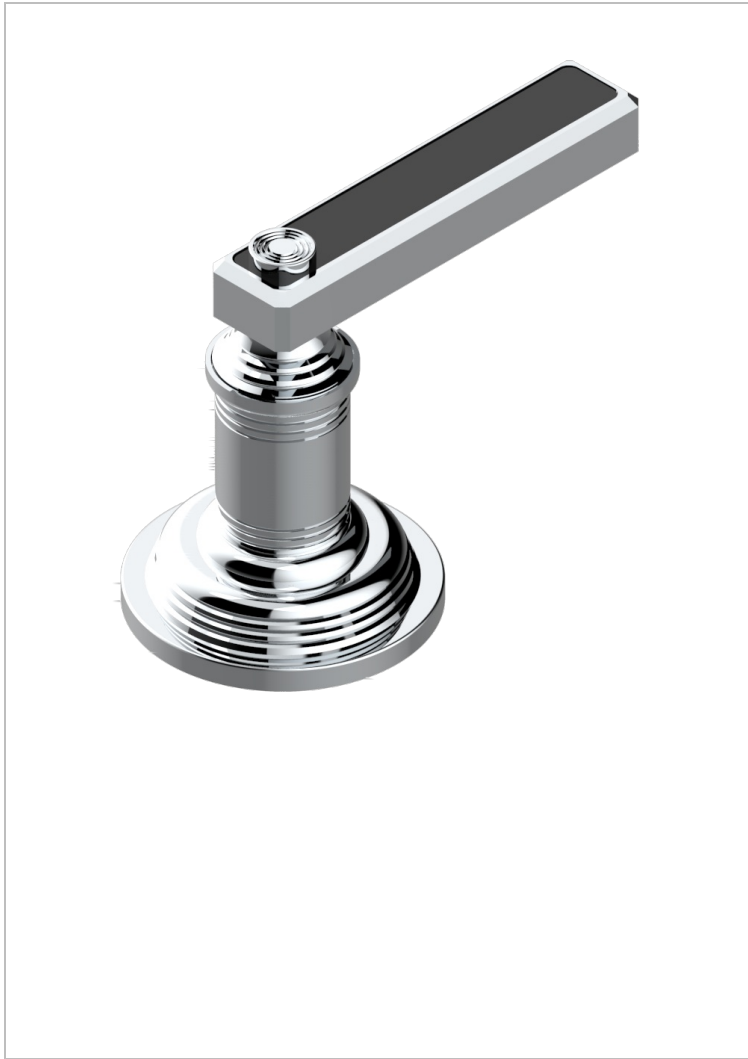

WEST COAST BLACK ONYX WITH LEVER HANDLES

U9F-36/CUS

3/4" deck valve with trim - Cold

CHARACTERISTIC

- ASME : ASME A112.18.1-2011/CSA B125.1-11

STANDARDS

AVAILABLE FINITIONS

Black ceram - D30

Blush PVD - H62

Brass color PVD - H49

Brown bronze color PVD - F33

Chrome polished - A02

Copper antique matt, coated - H07

Gold color PVD - H52

Gold mat - F07

Gold polished - F01

Matt graphite PVD - H65

Matt nickel (American satin) - C01

Matt nickel color PVD - H56

Natural smoked Brass - A13

Nickel antique / Sovereign - H28

Nickel color PVD - H55

Nickel polished - B01

Soft gold - F30