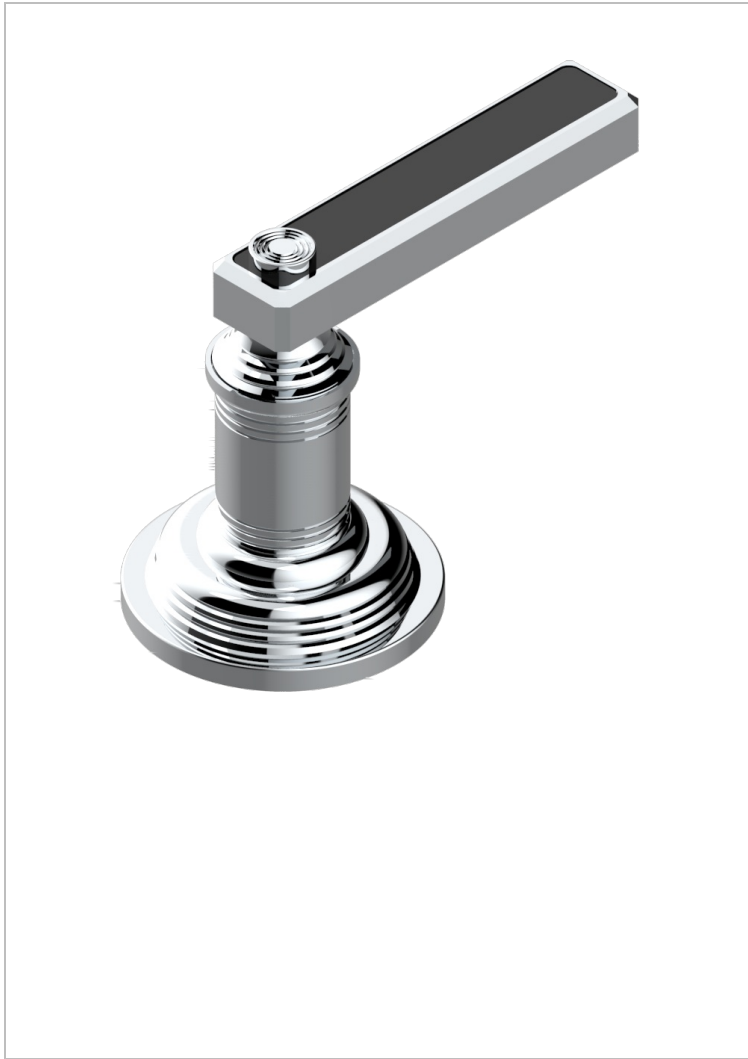

WEST COAST BLACK ONYX WITH LEVER HANDLES

U9F-36/CUS

3/4" deck valve with trim - Cold

CHARACTERISTIC

- ASME : ASME A112.18.1-2011/CSA B125.1-11

STANDARDS

AVAILABLE FINITIONS

Black ceram - D30
Blush PVD - H62
Brass color PVD - H49
Brown bronze color PVD - F33
Chrome polished - A02
Copper antique matt, coated - H07

Gold color PVD - H52
Gold mat - F07
Gold polished - F01
Graphite PVD - H64
Light coated bronze - D01
Matt Umber PVD - H67

Matt blush PVD - H60
Matt brass color PVD - H50
Matt brown bronze color PVD - F34
Matt chrome (American satin) - C02
Matt gold color PVD - H53
Matt graphite PVD - H65

Matt nickel (American satin) - C01
Matt nickel color PVD - H56
Natural smoked Brass - A13
Nickel antique / Sovereign - H28
Nickel color PVD - H55
Nickel polished - B01

Soft gold - F30
Soft matt gold - F31
Umber PVD - H66