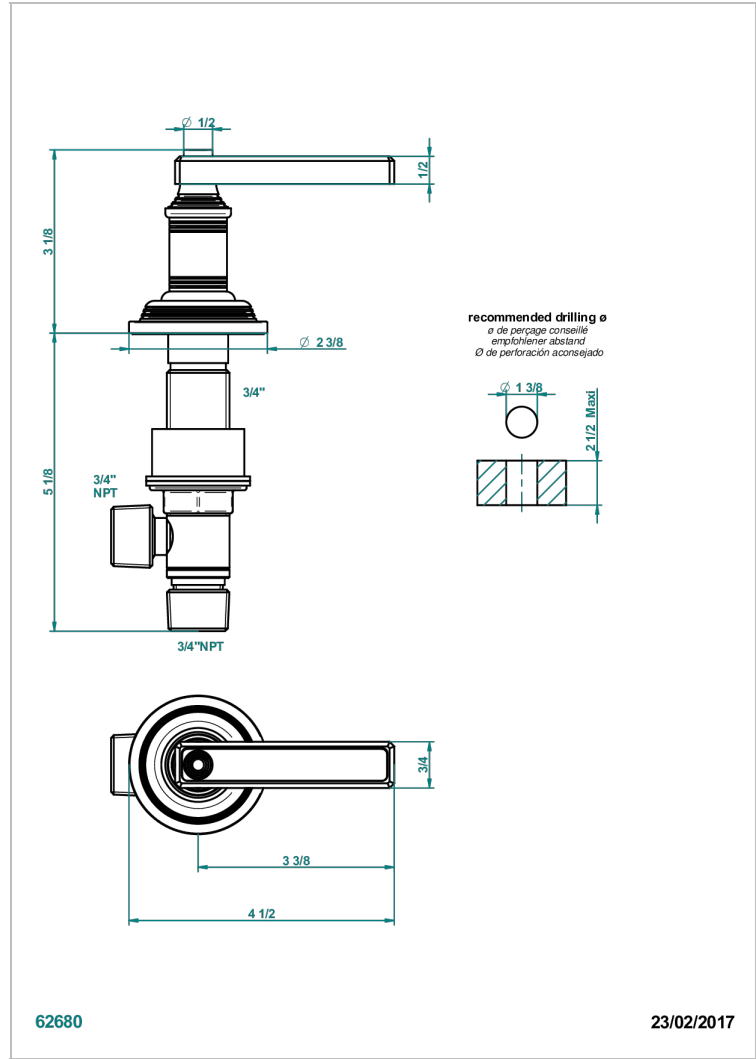

WEST COAST BLACK ONYX WITH LEVER HANDLES

U9F-36/CUS

3/4" deck valve with trim - Cold

CHARACTERISTIC

- ASME : ASME A112.18.1-2011/CSA B125.1-11

STANDARDS

AVAILABLE FINITIONS

Black ceram - D30
Blush PVD - H62
Brass color PVD - H49
Brown bronze color PVD - F33
Chrome polished - A02
Copper antique matt, coated - H07