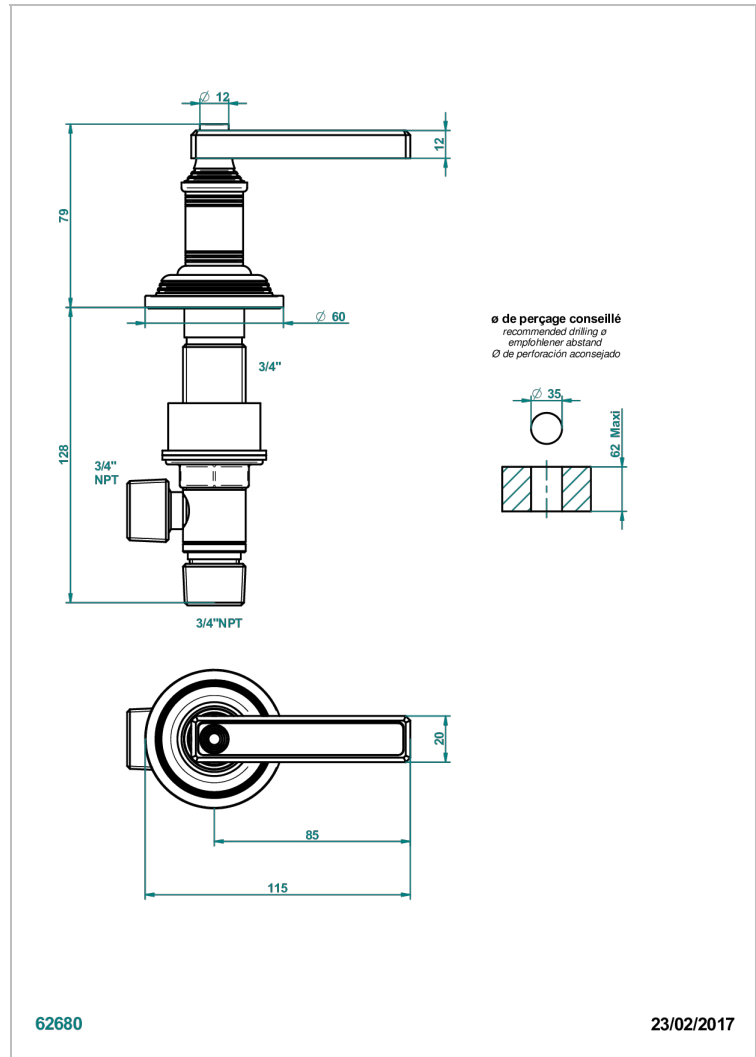

WEST COAST BLACK ONYX WITH LEVER

U9F-36/C

Rim mounted 3/4" valve, cold

CHARACTERISTIC

- West Coast Black Onyx with lever
- Rim mounted 3/4" valve, cold

AVAILABLE FINITIONS

Antique nickel - H28
Black ceram - D30
Blush PVD - H62
Brass color PVD - H49
Brown bronze color PVD - F33
Gold color PVD - H52