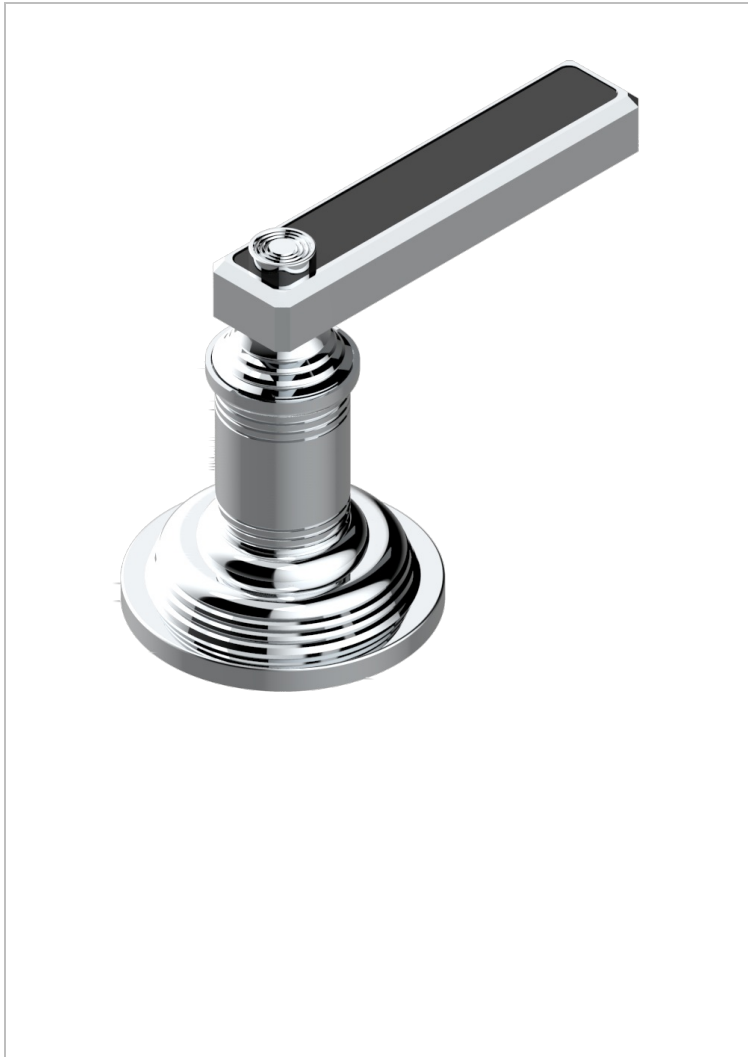

WEST COAST BLACK ONYX WITH LEVER

U9F-36/C

Rim mounted 3/4" valve, cold

CHARACTERISTIC

- West Coast Black Onyx with lever
- Rim mounted 3/4" valve, cold

AVAILABLE FINITIONS

Antique nickel - H28
Black ceram - D30
Blush PVD - H62
Brass color PVD - H49
Brown bronze color PVD - F33
Gold color PVD - H52

Graphite PVD - H64
Lacquered light bronze - D01
Matt Umber PVD - H67
Matt blush PVD - H60
Matt brass color PVD - H50
Matt brown bronze color PVD - F34

Matt chrome - C02
Matt gold - F07
Matt gold color PVD - H53
Matt graphite PVD - H65
Matt nickel (color finish) - C01
Matt nickel color PVD - H56

Natural smoked Brass - A13
Nickel color PVD - H55
Polished chrome (color finish) - A02
Polished gold (color finish) - F01
Polished nickel - B01
Soft gold - F30

Soft matt gold - F31
Umber PVD - H66
Varnished matt antique red copper (color finish) - H07