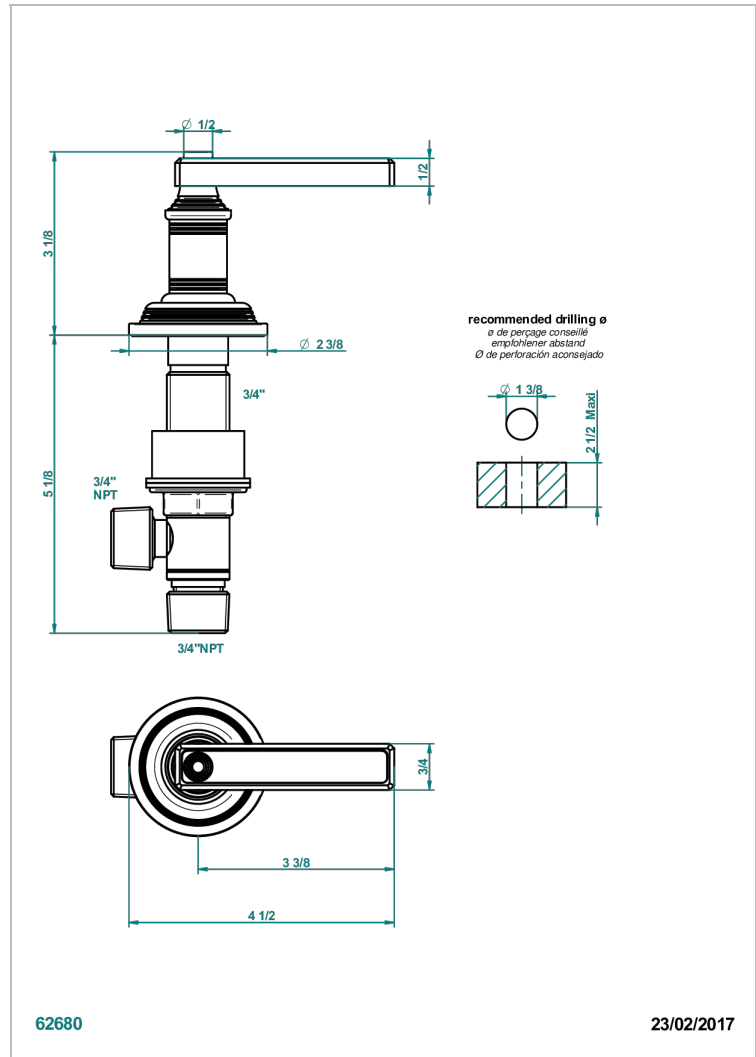

WEST COAST BLACK ONYX WITH LEVER

U9F-36/C

Rim mounted 3/4" valve, cold

CHARACTERISTIC

- West Coast Black Onyx with lever
- Rim mounted 3/4" valve, cold

AVAILABLE FINITIONS

Antique nickel - H28
Black ceram - D30
Blush PVD - H62
Brass color PVD - H49
Brown bronze color PVD - F33
Gold color PVD - H52