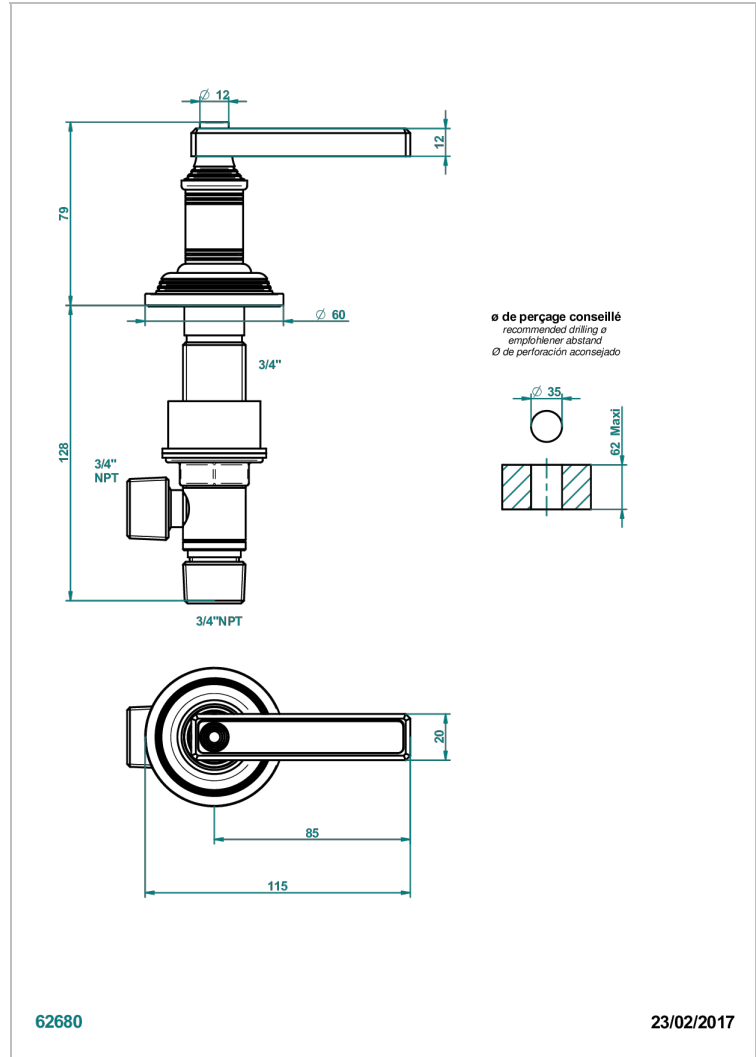

WEST COAST BLACK ONYX WITH LEVER

U9F-36/C

Rim mounted 3/4" valve, cold

CHARACTERISTIC

- West Coast Black Onyx with lever
- Rim mounted 3/4" valve, cold

AVAILABLE FINITIONS

Antique nickel - H28
Black ceram - D30
Blush PVD - H62
Brass color PVD - H49
Brown bronze color PVD - F33
Gold color PVD - H52