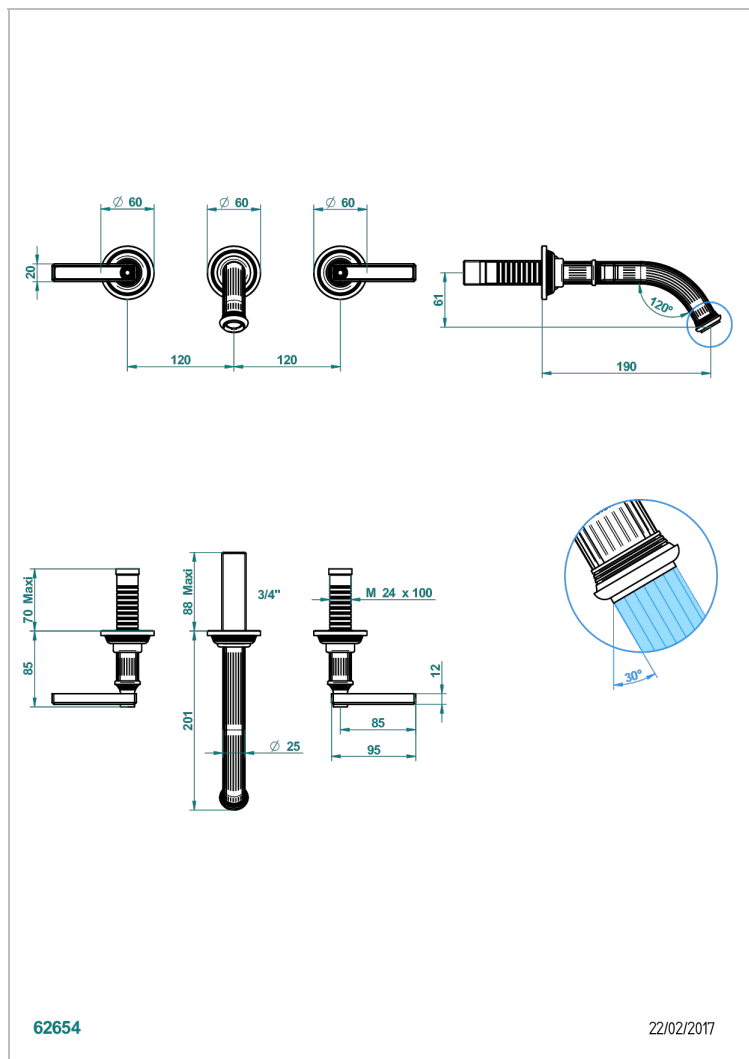

# GRAND CENTRAL WHITE ONYX WITH LEVER HANDLES

U9S-41GB

Trim for wall mounted 3-hole bath set only

62654

22/02/2017

## CHARACTERISTIC

- Grand central White Onyx with lever handles
- Trim for wall mounted 3-hole bath set only

## RELATED SKU'S

- Ref. G00-40AM/US Rough parts for wall set (one counter clockwise and one clockwise cartridges)