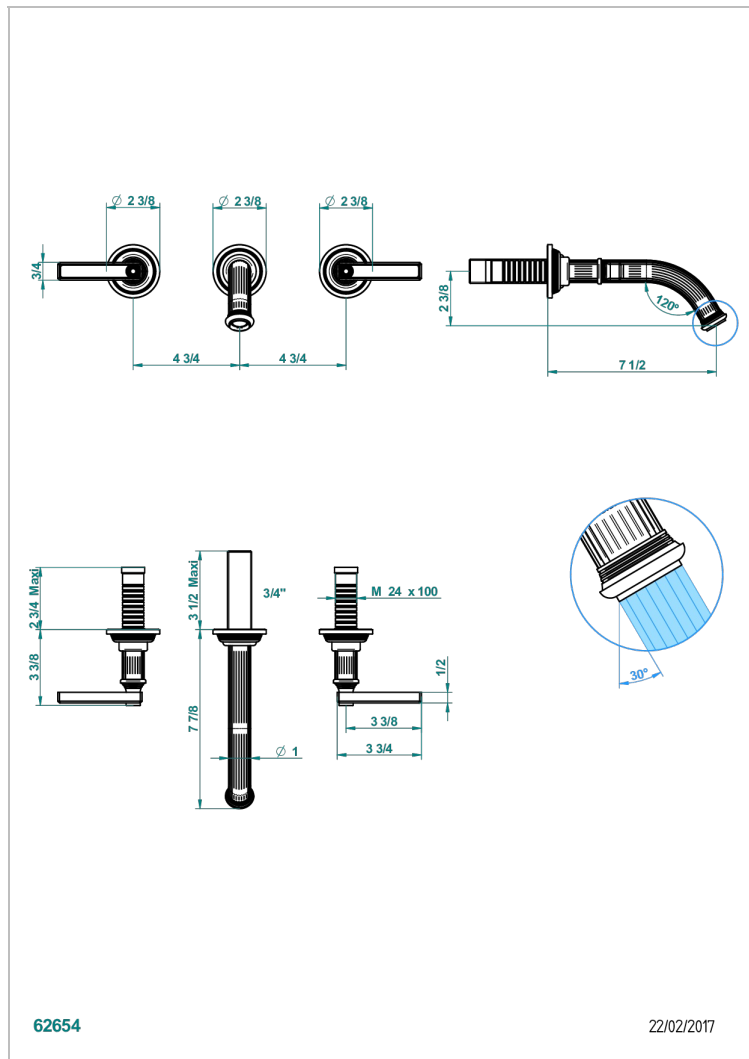

GRAND CENTRAL WHITE ONYX WITH LEVER HANDLES

U9S-41GB

Trim for wall mounted 3-hole bath set only

CHARACTERISTIC

- Grand central White Onyx with lever handles
- Trim for wall mounted 3-hole bath set only

RELATED SKU'S

- Ref. G00-40AM/US Rough parts for wall set (one counter clockwise and one clockwise cartridges)

AVAILABLE FINITIONS

Black ceram - D30
Blush PVD - H62
Brass color PVD - H49
Brown bronze color PVD - F33
Chrome polished - A02
Copper antique matt, coated - H07