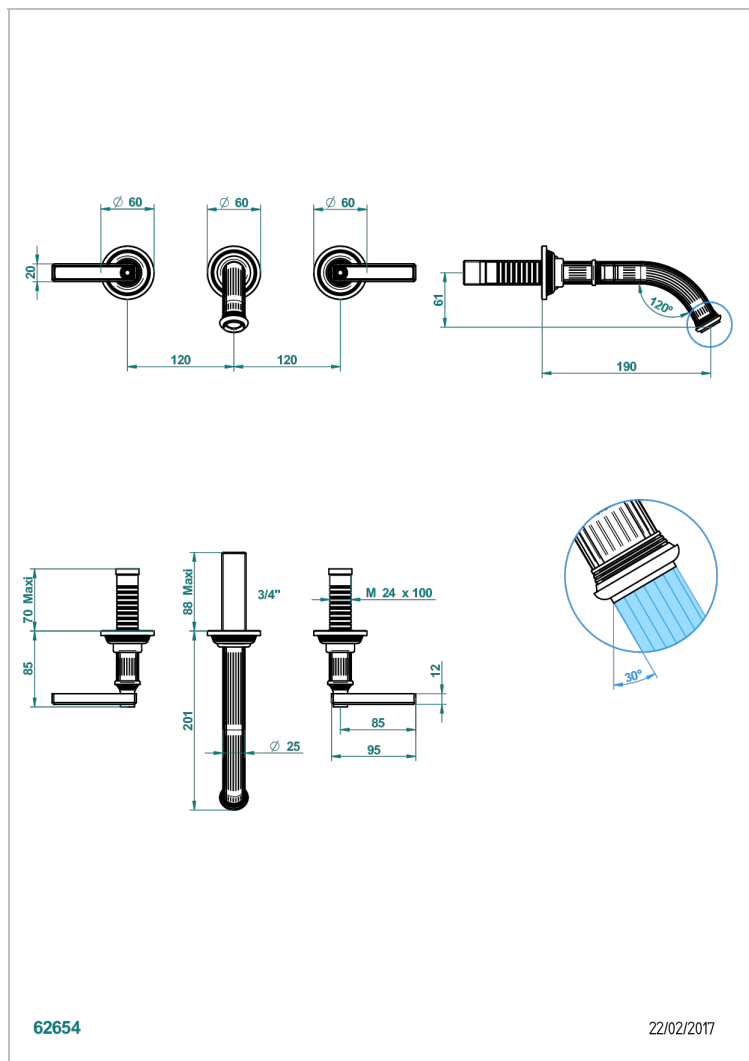

# GRAND CENTRAL WHITE ONYX WITH LEVER HANDLES

U9S-41GB

Trim only for wall mounted 3-hole bath mixer

## CARACTERÍSTICAS

- Grand central White Onyx with lever handles
- Trim only for wall mounted 3-hole bath mixer

## PRODUCTOS RELACIONADOS

- Ref. G00-40AC Rough parts for wall mounted 3 hole mixer, cross handle version
- Ref. G00-40AM Rough parts for wall mounted 3 hole mixer, lever handle version