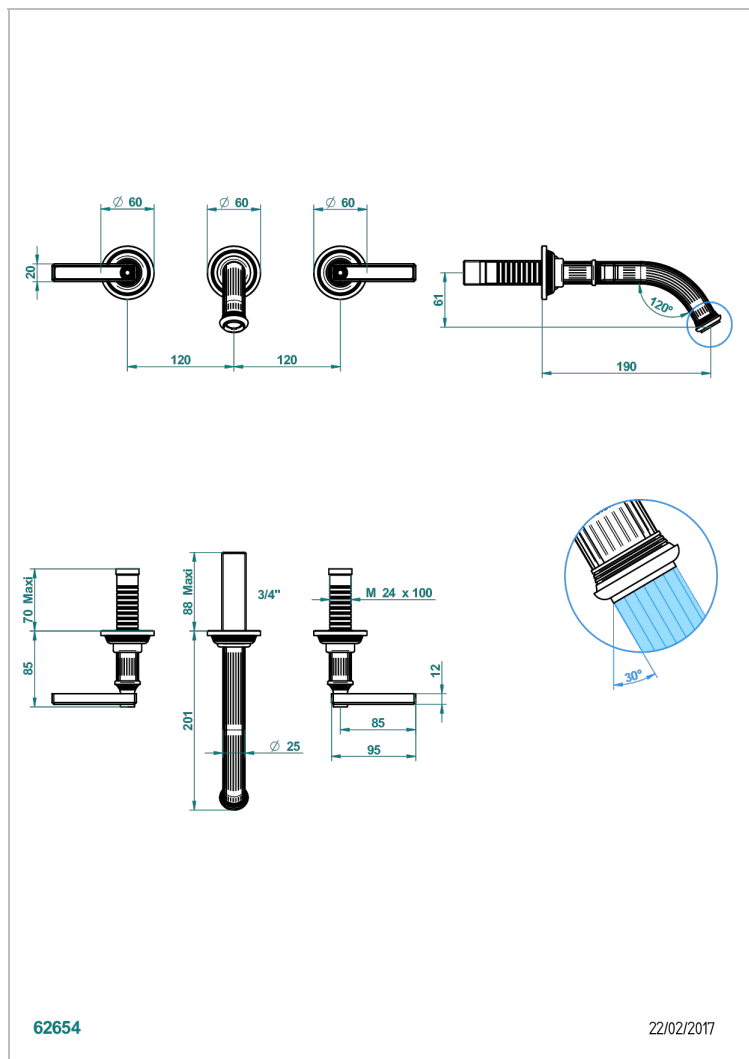

GRAND CENTRAL WHITE ONYX WITH LEVER HANDLES

U9S-41GB

Trim only for wall mounted 3-hole bath mixer

62654

22/02/2017

CHARACTERISTIC

- Grand central White Onyx with lever handles
- Trim only for wall mounted 3-hole bath mixer

RELATED SKU'S

- Ref. G00-40AC Rough parts for wall mounted 3 hole mixer, cross handle version
- Ref. G00-40AM Rough parts for wall mounted 3 hole mixer, lever handle version

AVAILABLE FINITIONS

Antique nickel - H28
Black ceram - D30
Blush PVD - H62
Brass color PVD - H49
Brown bronze color PVD - F33
Gold color PVD - H52