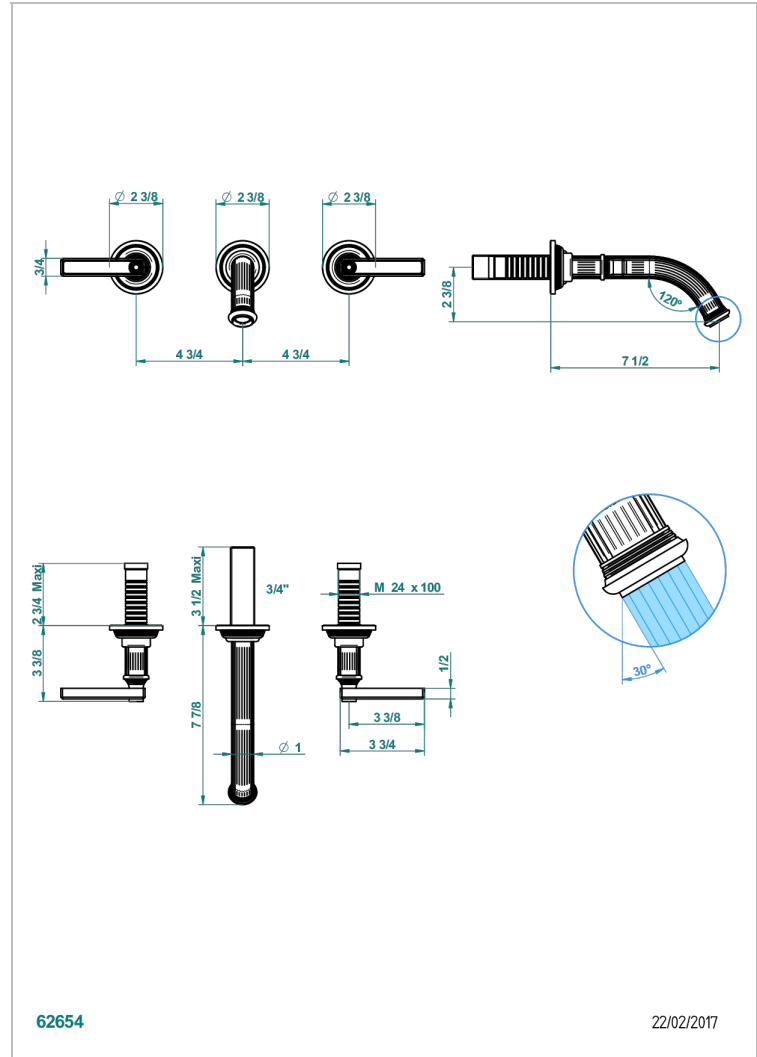

GRAND CENTRAL WHITE ONYX WITH LEVER HANDLES

U9S-41GB

Trim only for wall mounted 3-hole bath mixer

62654

22/02/2017

CARACTERÍSTICAS

- Grand central White Onyx with lever handles
- Trim only for wall mounted 3-hole bath mixer

PRODUCTOS RELACIONADOS

- Ref. G00-40AC Rough parts for wall mounted 3 hole mixer, cross handle version
- Ref. G00-40AM Rough parts for wall mounted 3 hole mixer, lever handle version

ACABADOS DISPONIBLES