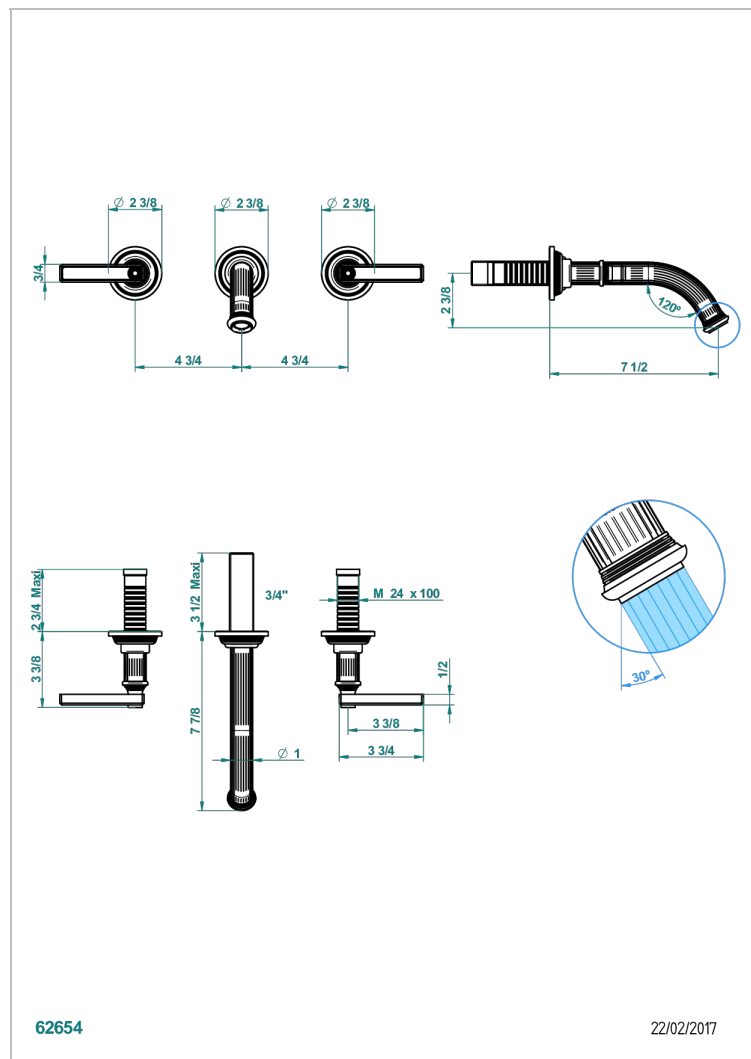

GRAND CENTRAL WHITE ONYX WITH LEVER HANDLES

U9S-41GB

Trim only for wall mounted 3-hole bath mixer

62654

22/02/2017

CHARACTERISTIC

- Grand central White Onyx with lever handles
- Trim only for wall mounted 3-hole bath mixer

RELATED SKU'S

- Ref. G00-40AC Rough parts for wall mounted 3 hole mixer, cross handle version
- Ref. G00-40AM Rough parts for wall mounted 3 hole mixer, lever handle version

AVAILABLE FINITIONS

Antique nickel - H28
Black ceram - D30
Blush PVD - H62
Brass color PVD - H49
Brown bronze color PVD - F33
Gold color PVD - H52