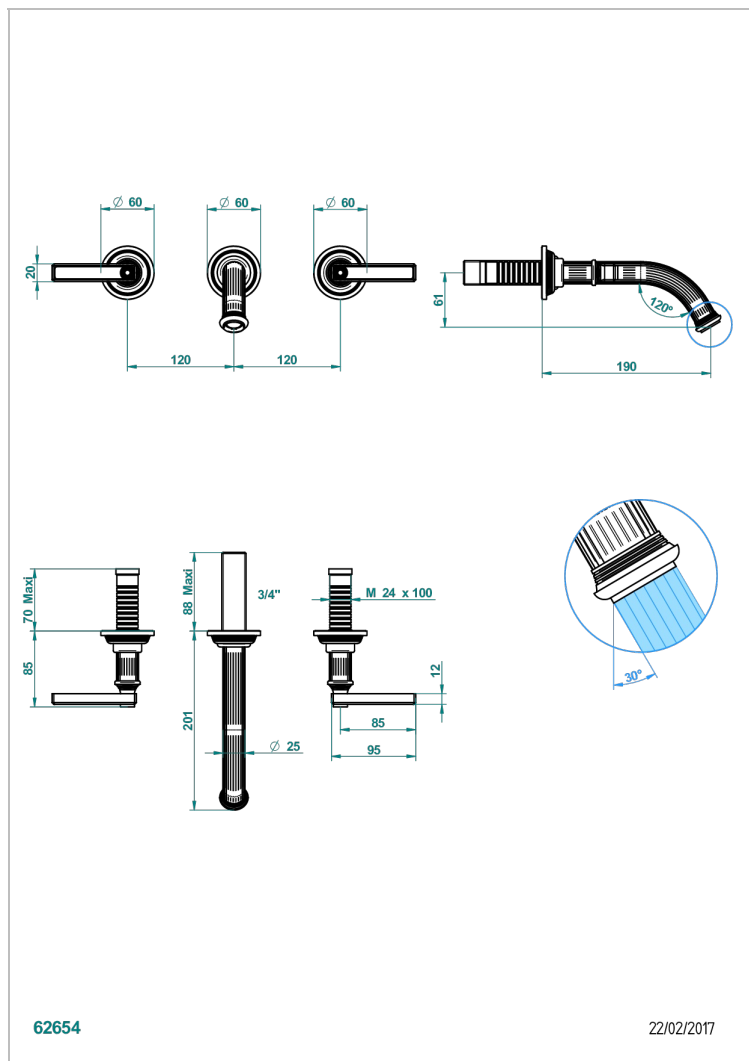

GRAND CENTRAL WHITE ONYX WITH LEVER HANDLES

U9S-41GB

Trim only for wall mounted 3-hole bath mixer

62654

22/02/2017

CARACTERÍSTICAS

- Grand central White Onyx with lever handles
- Trim only for wall mounted 3-hole bath mixer

PRODUCTOS RELACIONADOS

- Ref. G00-40AC Rough parts for wall mounted 3 hole mixer, cross handle version
- Ref. G00-40AM Rough parts for wall mounted 3 hole mixer, lever handle version

ACABADOS DISPONIBLES