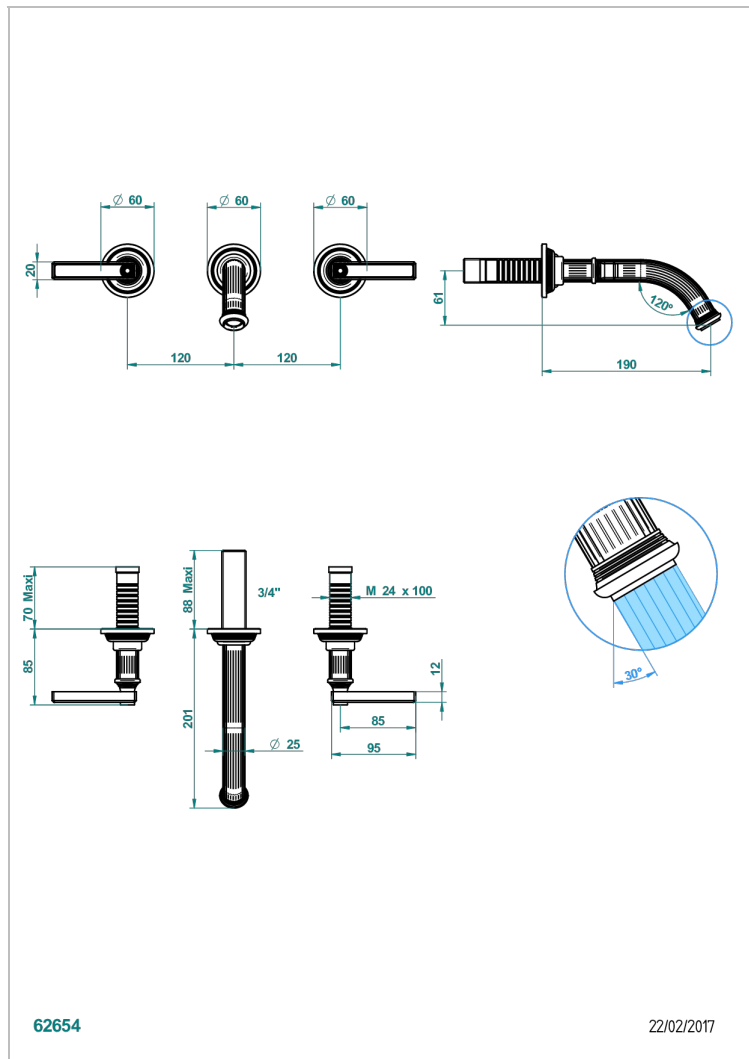

GRAND CENTRAL WHITE ONYX WITH LEVER HANDLES

U9S-41GB

Trim only for wall mounted 3-hole bath mixer

62654

22/02/2017

CHARACTERISTIC

- Grand central White Onyx with lever handles
- Trim only for wall mounted 3-hole bath mixer

RELATED SKU'S

- Ref. G00-40AC Rough parts for wall mounted 3 hole mixer, cross handle version
- Ref. G00-40AM Rough parts for wall mounted 3 hole mixer, lever handle version

AVAILABLE FINITIONS

Antique nickel - H28
Black ceram - D30
Blush PVD - H62
Brass color PVD - H49
Brown bronze color PVD - F33
Gold color PVD - H52