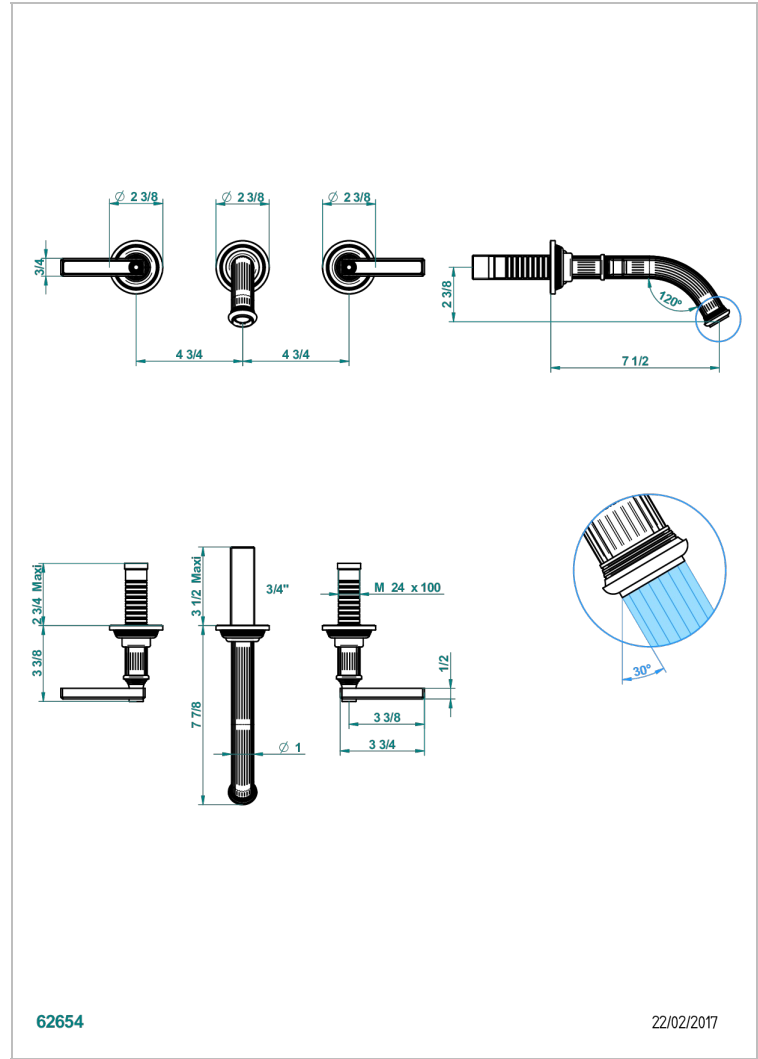

GRAND CENTRAL WHITE ONYX WITH LEVER HANDLES

U9S-41GB

Trim only for wall mounted 3-hole bath mixer

CARACTERÍSTICAS

- Grand central White Onyx with lever handles
- Trim only for wall mounted 3-hole bath mixer

PRODUCTOS RELACIONADOS

- Ref. G00-40AC Rough parts for wall mounted 3 hole mixer, cross handle version
- Ref. G00-40AM Rough parts for wall mounted 3 hole mixer, lever handle version

ACABADOS DISPONIBLES