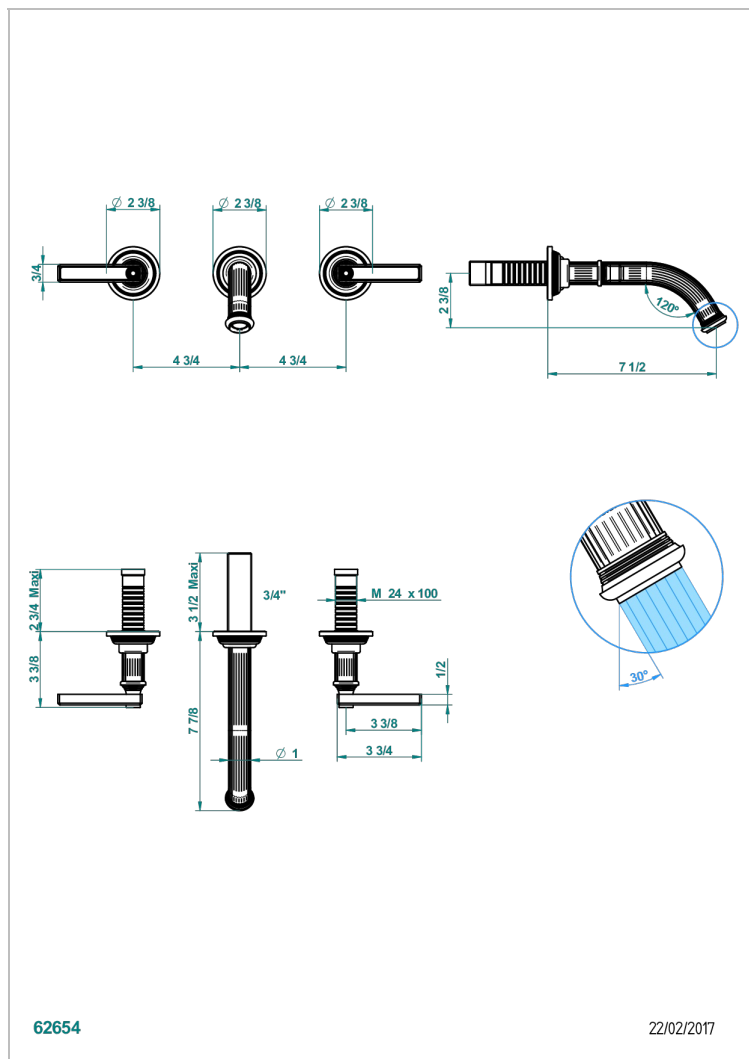

GRAND CENTRAL WHITE ONYX WITH LEVER HANDLES

U9S-41GB

Trim only for wall mounted 3-hole bath mixer

62654

22/02/2017

CHARACTERISTIC

- Grand central White Onyx with lever handles
- Trim only for wall mounted 3-hole bath mixer

RELATED SKU'S

- Ref. G00-40AC Rough parts for wall mounted 3 hole mixer, cross handle version
- Ref. G00-40AM Rough parts for wall mounted 3 hole mixer, lever handle version

AVAILABLE FINITIONS

Antique nickel - H28
Black ceram - D30
Blush PVD - H62
Brass color PVD - H49
Brown bronze color PVD - F33
Gold color PVD - H52