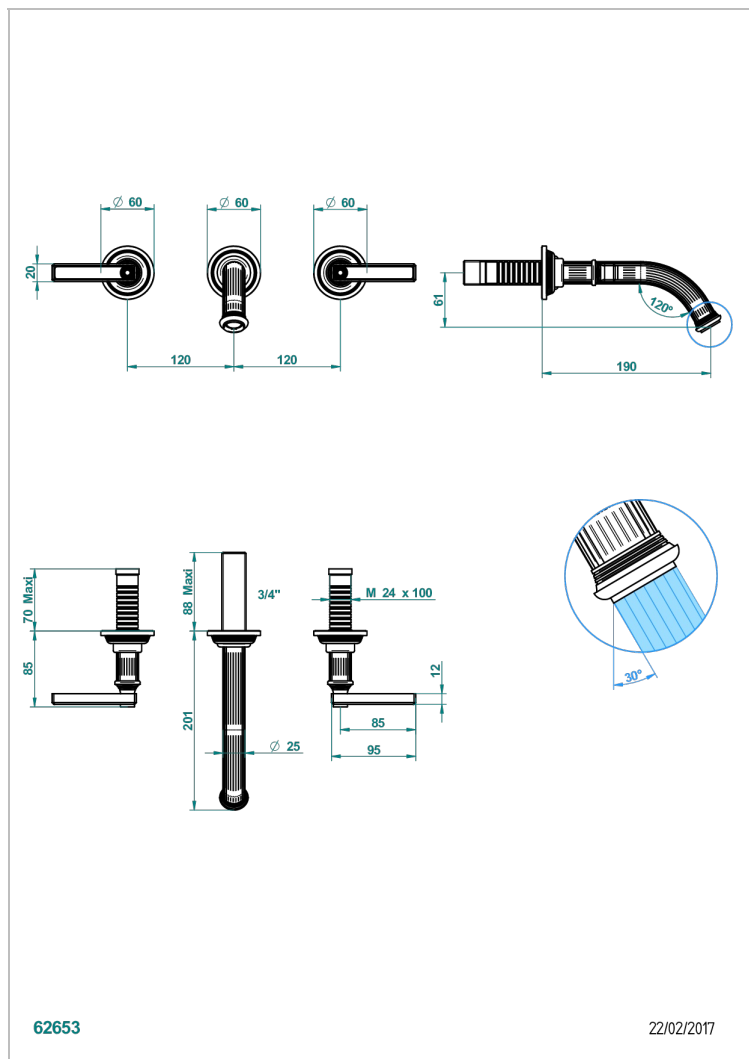

GRAND CENTRAL BLACK ONYX WITH LEVER HANDLES

U9N-41GB

Trim for wall mounted 3-hole bath set only

62653

22/02/2017

CHARACTERISTIC

- Grand central Black Onyx with lever handles
- Trim for wall mounted 3-hole bath set only

RELATED SKU'S

- Ref. G00-40AM/US Rough parts for wall set (one counter clockwise and one clockwise cartridges)

AVAILABLE FINITIONS

Black ceram - D30
Blush PVD - H62
Brass color PVD - H49
Brown bronze color PVD - F33
Chrome polished - A02
Copper antique matt, coated - H07