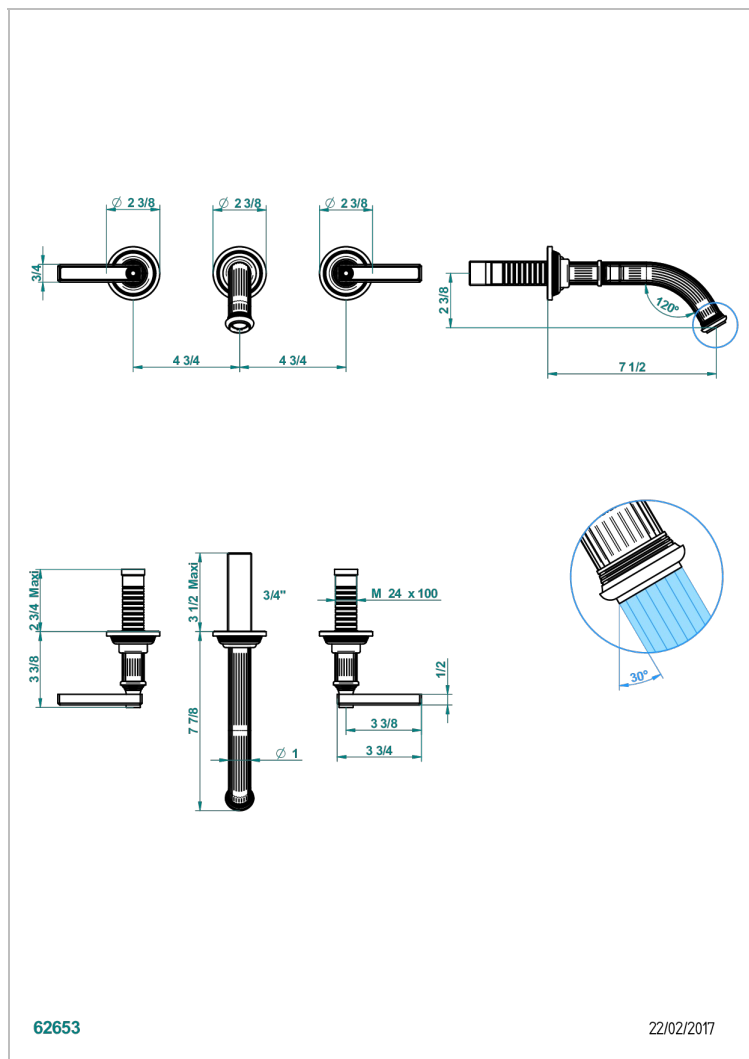

# GRAND CENTRAL BLACK ONYX WITH LEVER HANDLES

U9N-41GB

Trim for wall mounted 3-hole bath set only

62653

22/02/2017

## CHARACTERISTIC

- Grand central Black Onyx with lever handles
- Trim for wall mounted 3-hole bath set only

## RELATED SKU'S

- Ref. G00-40AM/US Rough parts for wall set (one counter clockwise and one clockwise cartridges)