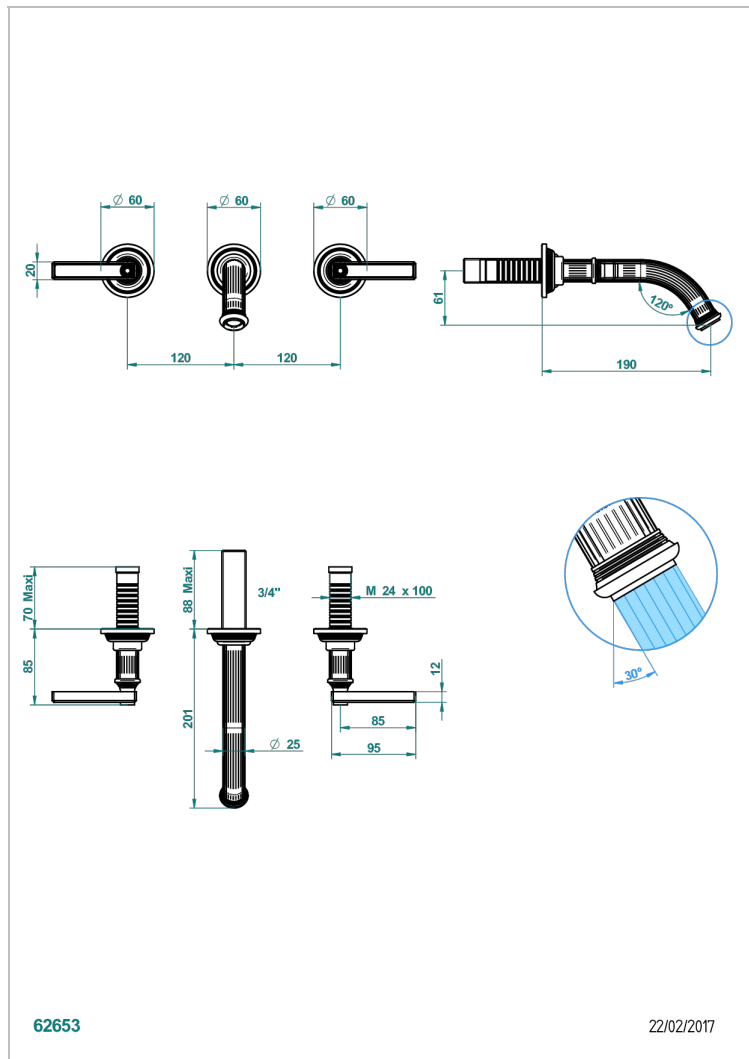

GRAND CENTRAL BLACK ONYX WITH LEVER

U9N-41GB

Trim only for wall mounted 3-hole bath mixer

62653

22/02/2017

CHARACTERISTIC

- Grand central Black Onyx with lever
- Trim only for wall mounted 3-hole bath mixer

RELATED SKU'S

- Ref. G00-40AC Rough parts for wall mounted 3 hole mixer, cross handle version
- Ref. G00-40AM Rough parts for wall mounted 3 hole mixer, lever handle version

AVAILABLE FINITIONS

Antique nickel - H28
Black ceram - D30
Blush PVD - H62
Brass color PVD - H49
Brown bronze color PVD - F33
Gold color PVD - H52