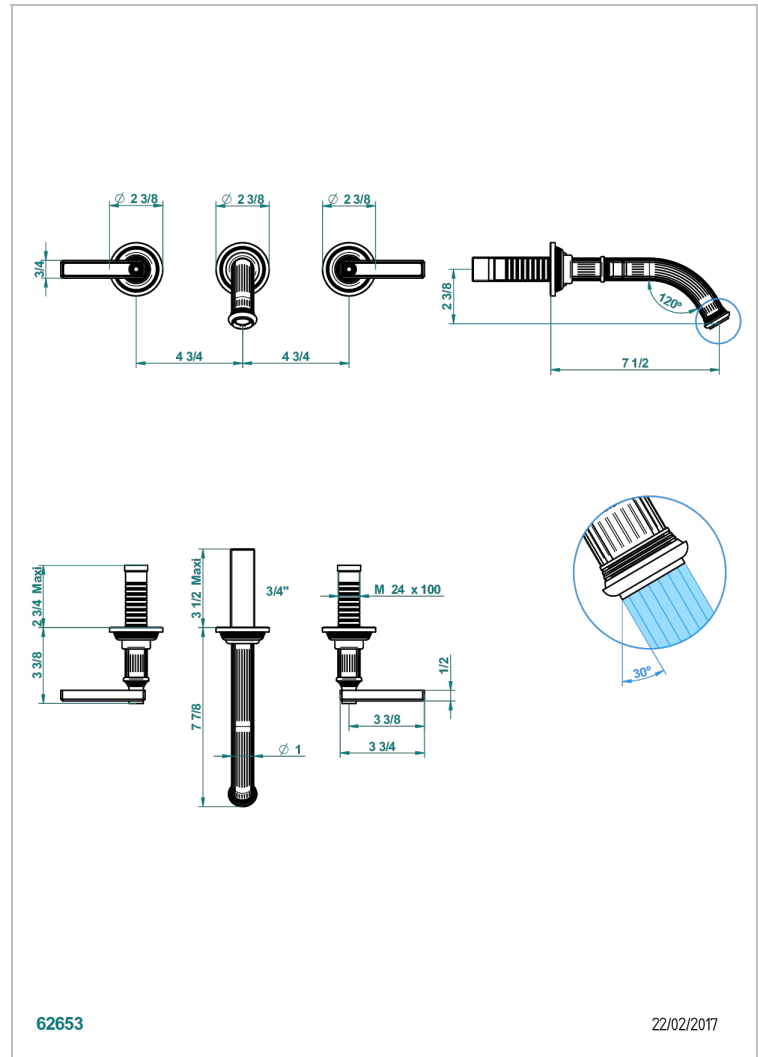

# GRAND CENTRAL BLACK ONYX WITH LEVER

U9N-41GB

Trim only for wall mounted 3-hole bath mixer

THG<sup>®</sup>  
PARIS

## CARACTERÍSTICAS

- Grand central Black Onyx with lever
- Trim only for wall mounted 3-hole bath mixer

## PRODUCTOS RELACIONADOS

- Ref. G00-40AC Rough parts for wall mounted 3 hole mixer, cross handle version
- Ref. G00-40AM Rough parts for wall mounted 3 hole mixer, lever handle version