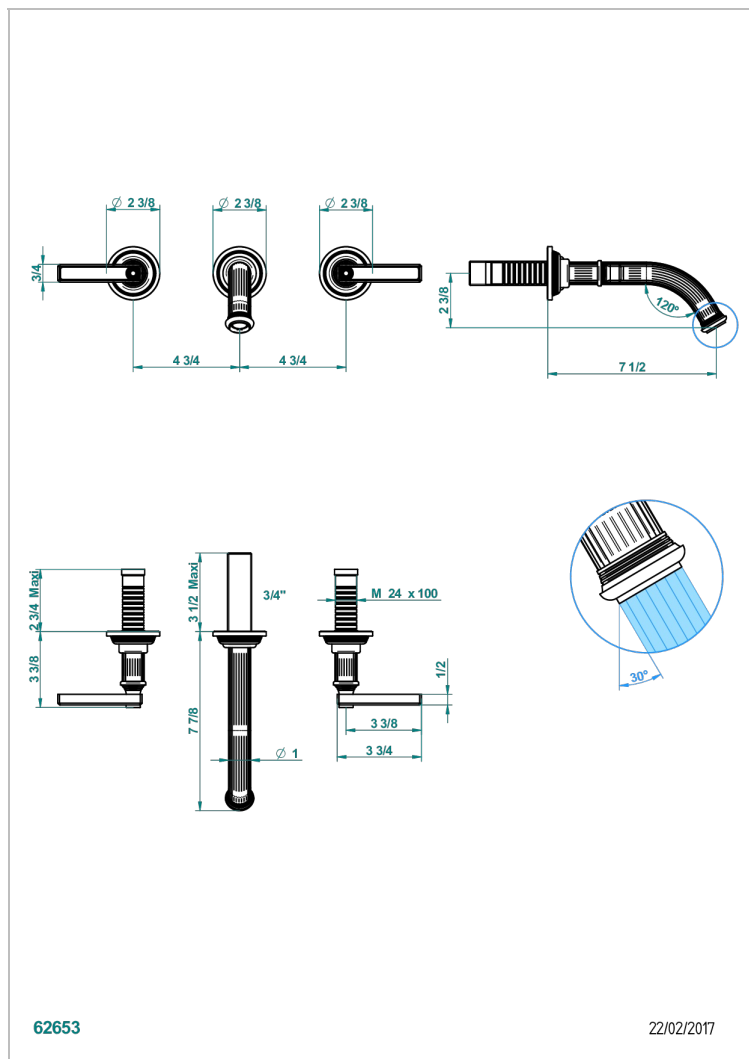

# GRAND CENTRAL BLACK ONYX WITH LEVER

U9N-41GB

Trim only for wall mounted 3-hole bath mixer

62653

22/02/2017

## CHARACTERISTIC

- Grand central Black Onyx with lever
- Trim only for wall mounted 3-hole bath mixer

## RELATED SKU'S

- Ref. G00-40AC Rough parts for wall mounted 3 hole mixer, cross handle version
- Ref. G00-40AM Rough parts for wall mounted 3 hole mixer, lever handle version

## AVAILABLE FINITIONS

Antique nickel - H28  
Black ceram - D30  
Blush PVD - H62  
Brass color PVD - H49  
Brown bronze color PVD - F33  
Gold color PVD - H52

Graphite PVD - H64  
Lacquered light bronze - D01  
Matt Umber PVD - H67  
Matt blush PVD - H60  
Matt brass color PVD - H50  
Matt brown bronze color PVD - F34